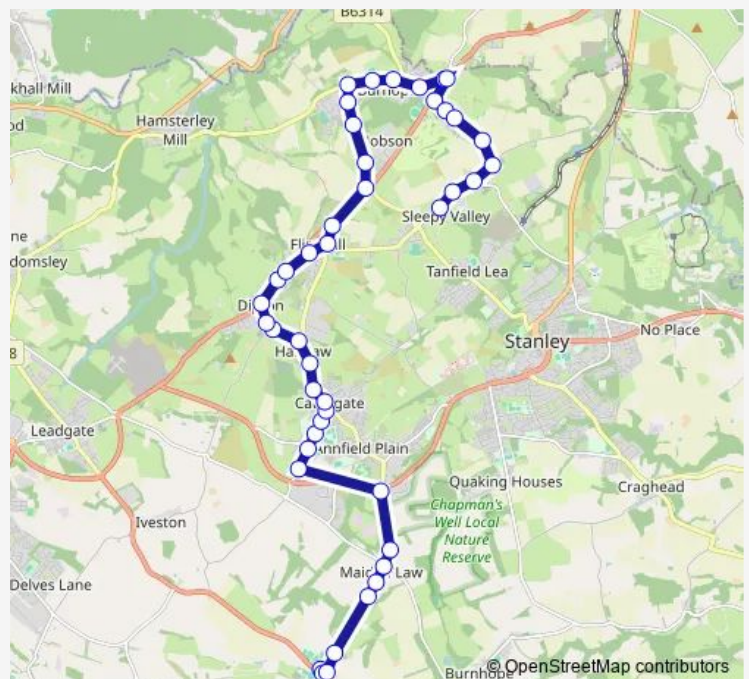

### Route schedule

St Bede's School Grounds — Sleepy Valley Woodside

Monday 15:24

Tuesday 15:24

Wednesday 15:24

Thursday 15:24

Friday 15:24

Saturday —

### Route info

Direction: St Bede's School Grounds

Stops: 44

Trip Duration: 0 hour 34 min

823 — Sleepy Valley - St Bede's Catholic School & Sixth Form College **BusMaps**

Manor

Derwent View Terrace

Ewehurst Gardens