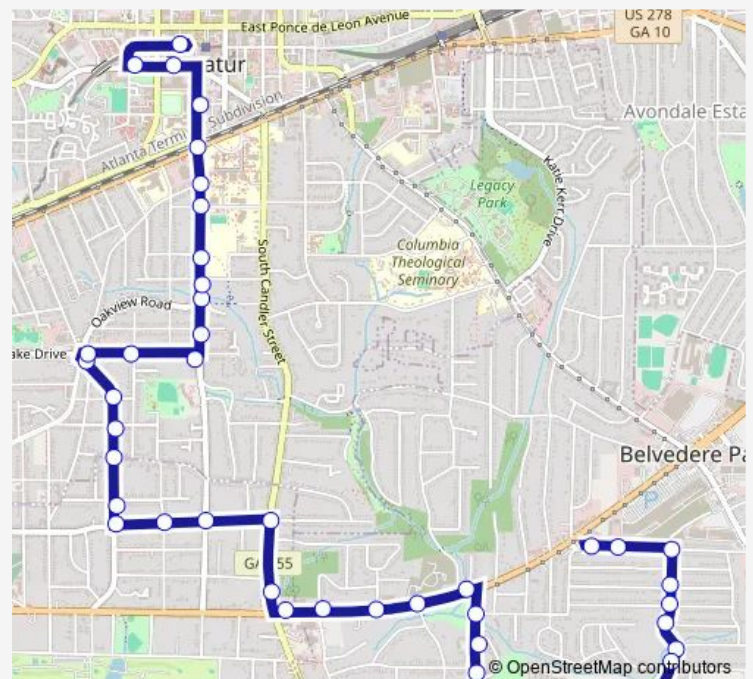

Bus 823 Belvedere

[Go to website](#)

Direction

Decatur Station - BUS Loop — Belvedere LN @ Rupert Rd

33 stops

[Open route schedule](#)

Decatur Station - BUS Loop

SWANTON WAY @ W TRINIY PL

N Mcdonough ST @ E Maple St

S Mcdonough ST @ Ansley St

S Mcdonough ST @ Dougherty St

S Mcdonough ST @ Hancock St

S Mcdonough ST @ Davis St

S Mcdonough ST @ Oakview Rd

S Mcdonough ST @ Benson St

W Hill ST @ S Mcdonough St

W Hill ST @ Mckoy St

W Hill ST @ 317

W Hill ST @ Oakview Rd

E Lake DR @ Fayetteville Rd

E Lake DR @ Underwood St

E Lake DR @ Spring St

E Lake DR @ W Pharr Rd

E Lake DR NE @ Knox ST Ne

E Lake DR SE @ Hosea L Williams Dr

Hosea L Williams DR @ Daniel AVE Se

Hosea L Williams DR @ Spence AVE Se

Route schedule

Decatur Station - BUS Loop — Belvedere LN @ Rupert Rd

Monday 06:05-21:05

Tuesday 06:05-21:05

Wednesday 06:05-21:05

Thursday 06:05-21:05

Friday 06:05-21:05

Saturday 06:05-20:05

Sunday 06:05-20:05

Route info

Direction: Decatur Station - BUS Loop

Stops: 33

Trip Duration: 0 hour 15 min

823 — Belvedere