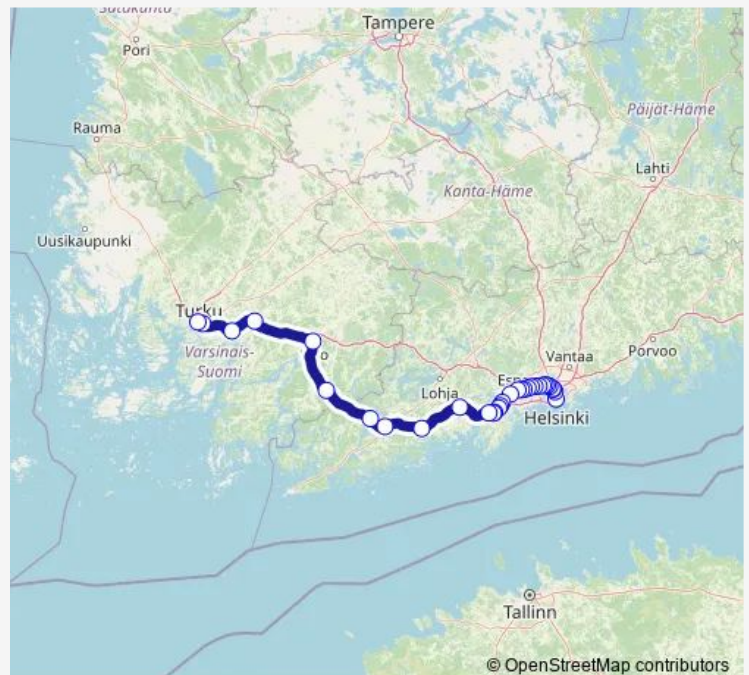

## Long Distance Trains IC 957 Helsinki - Turku

[Go to website](#)

### Direction

undefined — undefined

0 stops

[Open route schedule](#)

### Route schedule

undefined — undefined

Monday 14:35

Tuesday 14:35

Wednesday 14:35

Thursday 14:35

Friday —

Saturday —

### Route info

Direction:

Stops: 0

Trip Duration: — min

■ IC 957 — Helsinki - Turku

**Direction**

undefined — undefined

0 stops