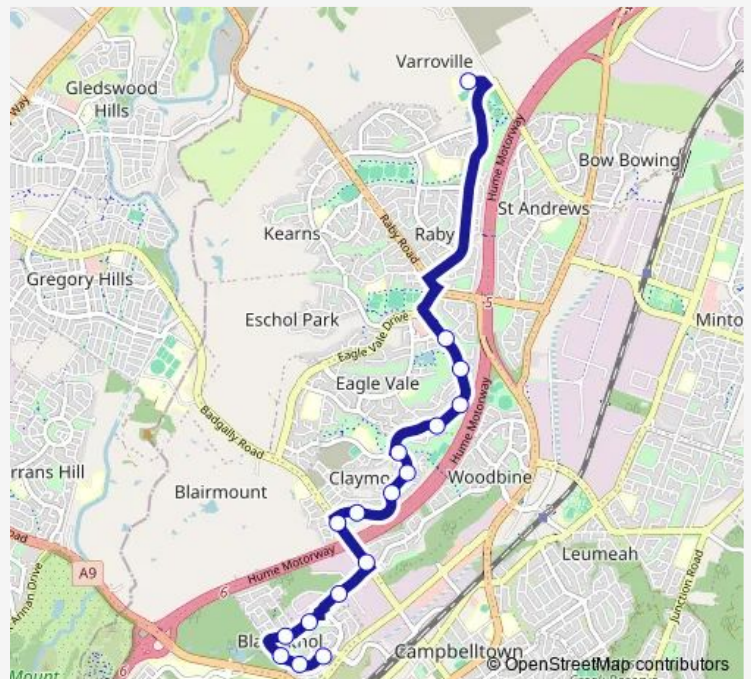

School Bus 5546 Mt Carmel HS to The Kraal Dr and Blaxland Rd

[Go to website](#)

**Direction**

Mount Carmel High School, School Grounds — The Kraal Dr After Blair Athol Dr

17 stops

[Open route schedule](#)

- Mount Carmel High School, School Grounds
- Gould Rd At Cornelian Av
- Gould Rd Opp Eagle Farm Reserve
- Gould Rd Opp Chalcedony St
- Gould Rd At Beryl Cl
- Claymore Community Centre, Dobell Rd
- Dobell Rd At Julian Way
- Dobell Rd Opp Norman Cres
- Dobell Rd Opp Chevalier Way
- Badgally Rd Opp Thomas Burke Reserve
- Badgally Rd Before North Steyne Rd
- The Church Of Jesus Christ Of Latter Day Saints, Johnson Rd
- The Kraal Dr After Mary Brown Pl
- The Kraal Dr At St Paul Pl
- Blair Athol Community Hall, The Kraal Dr
- The Kraal Dr After Mossberry St
- The Kraal Dr After Blair Athol Dr

Route schedule

Mount Carmel High School, School Grounds — The Kraal Dr After Blair Athol Dr

Monday	15:36
Tuesday	15:36
Wednesday	15:36
Thursday	15:36
Friday	—
Saturday	—
Sunday	—

Route info

Direction: Mount Carmel High School, School Grounds

Stops: 17

Trip Duration: 0 hour 21 min

5546 School Bus time schedules and route maps are available in an offline PDF at [busmaps.com](https://busmaps.com). Use the [busmaps.com](https://busmaps.com) website to see live bus times, train schedule or subway schedule, and step-by-step directions for all public transit in Liverpool