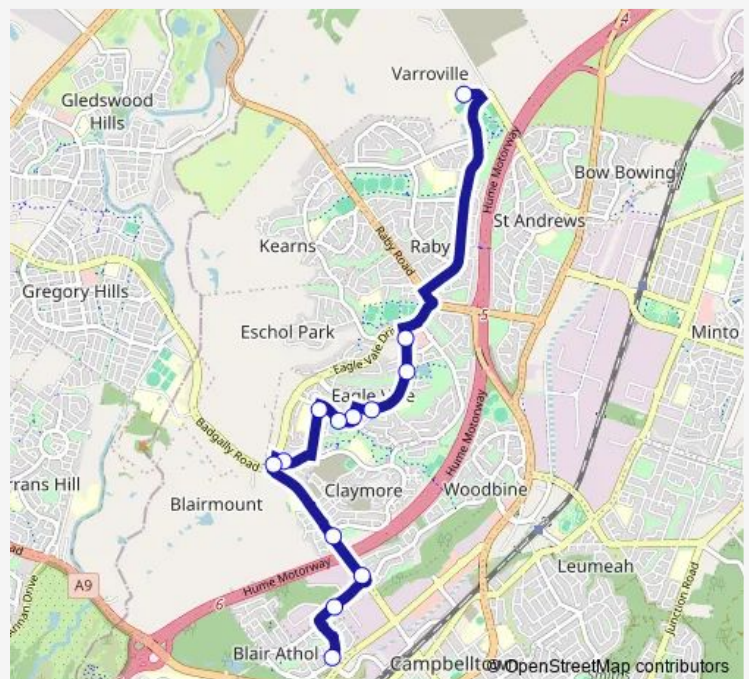

School Bus 5546 Mt Carmel HS to The Kraal Dr and Blaxland Rd

[Go to website](#)

Direction

Mount Carmel High School, School Grounds — The Kraal Dr Opp Blair Athol Dr

13 stops

[Open route schedule](#)

- Mount Carmel High School, School Grounds
- Eagle Vale Anglican Church, Emerald Dr
- Eagle Vale Neighbourhood Centre, Emerald Dr
- Emerald Dr After Alabaster Pl
- Boyd St Opp Malachite Rd
- Malachite St Opp Silica Cres
- Drysdale St After Malachite Rd
- Dobell Rd Opp Rees Cl
- Eagle Vale Dr Opp Dobell Rd
- Badgally Rd Opp Thomas Burke Reserve
- Badgally Rd Before North Steyne Rd
- The Church Of Jesus Christ Of Latter Day Saints, Johnson Rd
- The Kraal Dr Opp Blair Athol Dr

Route schedule

Mount Carmel High School, School Grounds — The Kraal Dr Opp Blair Athol Dr

Monday	15:36
Tuesday	15:36
Wednesday	15:36
Thursday	15:36
Friday	15:36
Saturday	—
Sunday	—

Route info

Direction: Mount Carmel High School, School Grounds

Stops: 13

Trip Duration: 0 hour 20 min

5546 School Bus time schedules and route maps are available in an offline PDF at busmaps.com. Use the busmaps.com website to see live bus times, train schedule or subway schedule, and step-by-step directions for all public transit in Liverpool