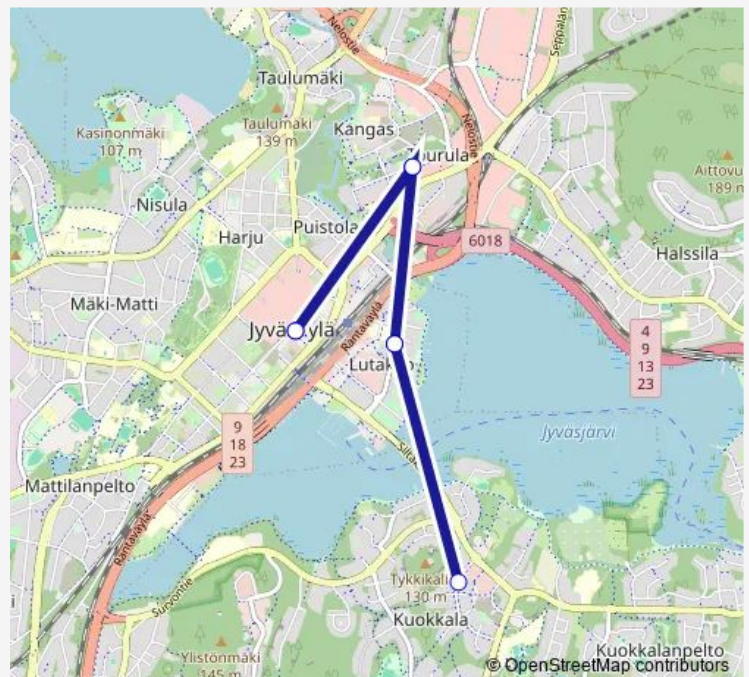

Bus Vip 1 Kuokkala

[Go to website](#)

Direction

Pali 1/ Asemakatu — Pali 1/ Asemakatu

7 stops

[Open route schedule](#)

Pali 1/ Asemakatu

Pali 5/ Ailakinkatu

Pali 6/ Lutakko

Pali 7/ Kuokkala

Pali 6/ Lutakko

Pali 5/ Ailakinkatu

Pali 1/ Asemakatu

Route schedule

Pali 1/ Asemakatu — Pali 1/ Asemakatu

Monday 09:30-14:00

Tuesday 09:30-14:00

Wednesday 09:30-14:00

Thursday 09:30-14:00

Friday 09:30-14:00

Saturday —

Sunday —

Route info

Direction: Pali 1/ Asemakatu

Stops: 7

Trip Duration: 0 hour 45 min

■ Vip 1 — Kuokkala

BusMaps

Vip 1 Bus time schedules and route maps are available in an offline PDF at busmaps.com. Use the busmaps.com website to see live bus times, train schedule or subway schedule, and step-by-step directions for all public transit in Jyvaeskylae