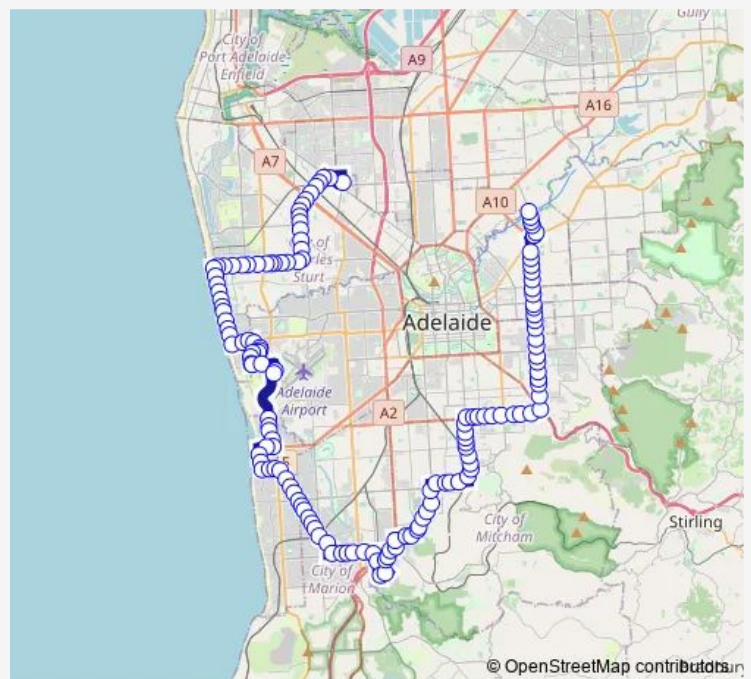

Stop 21 Grange Rd - South side

Stop 22 Grange Rd - South side

Stop 23 Grange Rd - South side

Stop 24 Grange Rd - South side

Stop 25 Grange Rd - South side

**Route schedule**

Zone A Arndale Interchange — Stop 17 O.G. Rd - West side

Monday 14:58-16:37

Tuesday 14:58-16:37

Wednesday 14:58-16:37

Thursday 14:58-16:37

Friday 14:58-16:37

Saturday —

Sunday —

**Route info**

Direction: Zone A Arndale Interchange

Stops: 145

Trip Duration: 2 hour 19 min

300J — Suburban Connector

Stop 26 Grange Rd - South side

Stop 27 Grange Rd - South side

Stop 28 Grange Rd - South side

Stop 29 Grange Rd - South side

Stop 29A Grange Rd - South side

Stop 29B Grange Rd - South side

Stop 29C Seaview Rd - East side

Stop 29B Seaview Rd - East side

Stop 29A Seaview Rd - East side

Stop 29 Seaview Rd - East side

Stop 28 Seaview Rd - East side