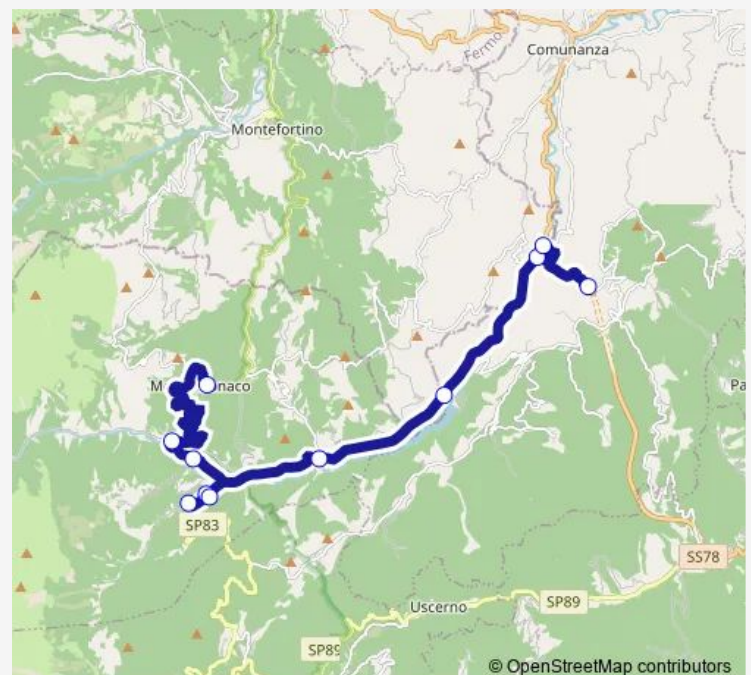

Rascio

Bivio Vallegrascia

Rascio

SAN Giorgio ALL'Isola

Sp86 - Bivio Gerosa

Bivio Collina

Ponte Aso

Bivio Croce DI Casale

## Route schedule

Montemonaco — Bivio Croce DI Casale

Monday	06:40
Tuesday	06:40
Wednesday	06:40
Thursday	06:40
Friday	06:40
Saturday	06:40
Sunday	—

## Route info

Direction: Montemonaco

Stops: 11

Trip Duration: 0 hour 23 min

Bus time schedules and route maps are available in an offline PDF at [busmaps.com](https://busmaps.com). Use the [busmaps.com](https://busmaps.com) website to see live bus times, train schedule or subway schedule, and step-by-step directions for all public transit in Montemonaco