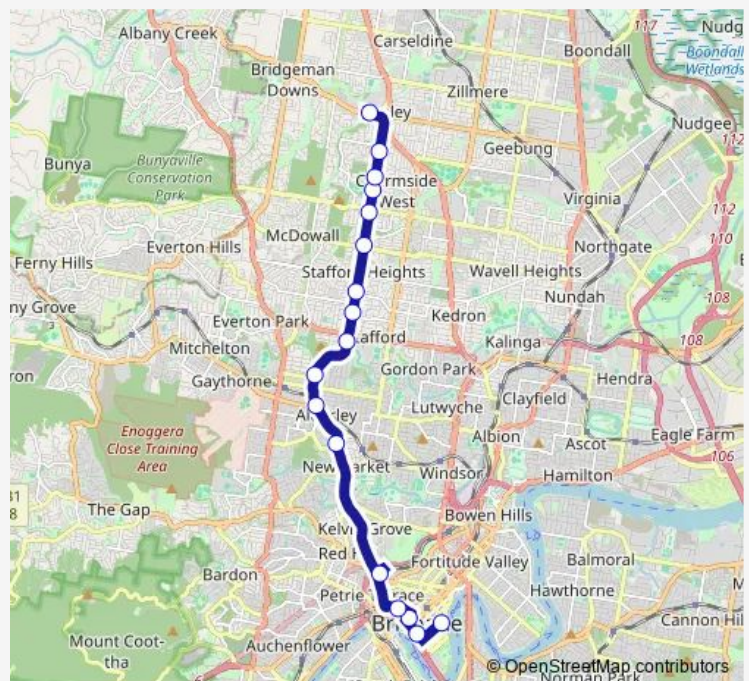

Turbot St stop 130 at Magistrates Court

Roma Street busway, platform 1

Normanby station, platform 2

Enoggera Rd at Banks Street, stop 22

South Pine Rd at Alderley, stop 27

Shand St at Sicklefield Rd, stop 31

Wednesday 16:04-17:54

Thursday 16:04-17:54

Friday 16:04-17:54

Saturday —

Sunday —

Route info

Direction: Charlotte Street Stop 90 near Market St

Stops: 17

Trip Duration: 0 hour 49 min

P343 — Aspley - City Pre-Paid Rocket

Direction

Aspley Hypermarket station, platform A — Eagle Street Stop 155 near Charlotte St

17 stops

[Open route schedule](#)

Aspley Hypermarket station, platform A

Monday 06:50-08:10

Tuesday 06:50-08:10

Wednesday 06:50-08:10

Thursday 06:50-08:10

Friday 06:50-08:10

Saturday —

Sunday —

Route info