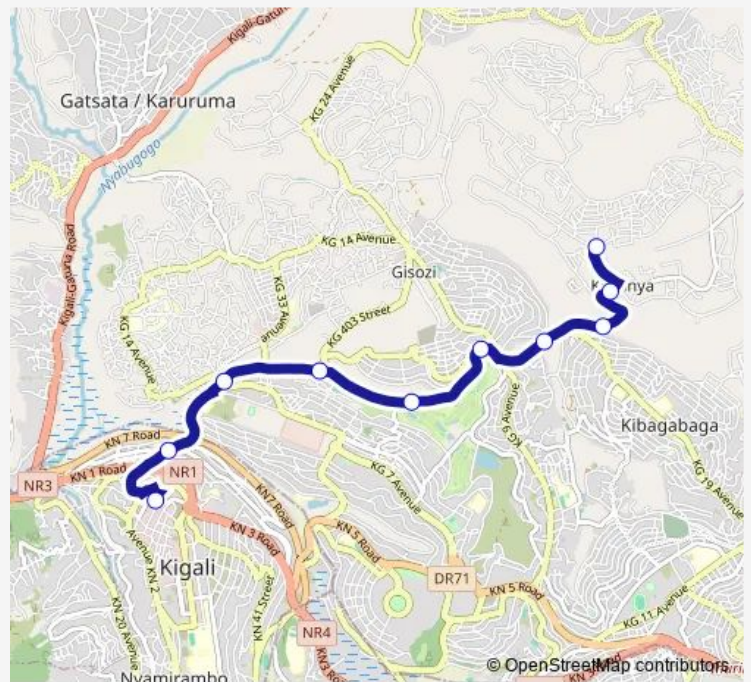

Bus 317 Rftc - Zone III and IV - 317

[Go to website](#)

Direction

kinyinya bus parking — downtown bus parking

9 stops

[Open route schedule](#)

kinyinya bus parking

Unknown

Unknown

kurubingo

Unknown

Unknown

Unknown

Unknown

downtown bus parking

Route schedule

kinyinya bus parking — downtown bus parking

Monday 18:30

Tuesday 18:30

Wednesday 18:30

Thursday 18:30

Friday 18:30

Saturday —

Sunday —

Route info

Direction: kinyinya bus parking

Stops: 9

Trip Duration: 0 hour 25 min

317 — Rftc - Zone III and IV - 317