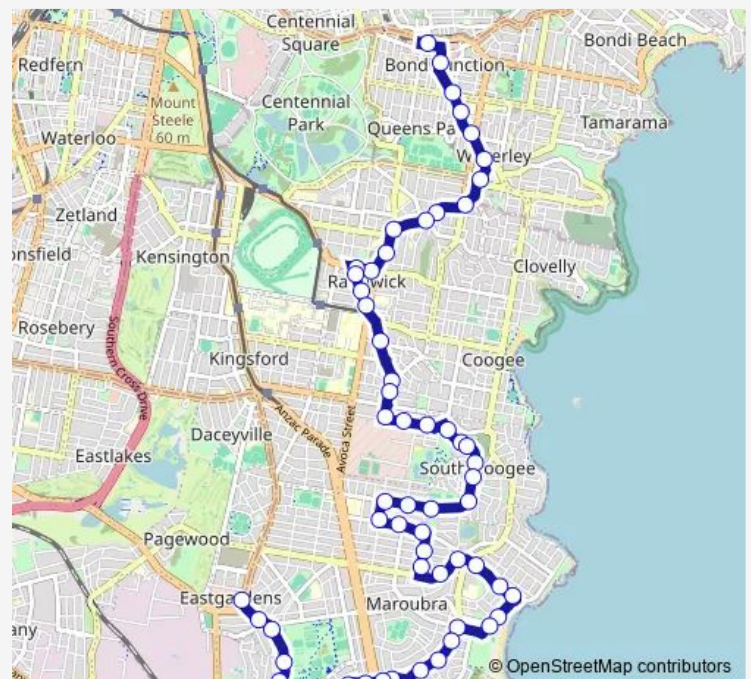

Maroubra Rd Near The Causeway

Maroubra Rd At Malabar Rd

### Route schedule

Westfield Eastgardens Lower Level — Bondi Junction Station, Stand P

Monday 07:09-18:29

Tuesday 07:09-18:29

Wednesday 07:09-18:29

Thursday 07:09-18:29

Friday 07:09-18:29

Saturday 07:59-17:02

### Route info

Direction: Westfield Eastgardens Lower Level

Stops: 59

Trip Duration: 0 hour 46 min

Maroubra Rd Near French St

Flower St Near Boyce Rd

Flower St Near Gale Rd

Storey St Near Flower St