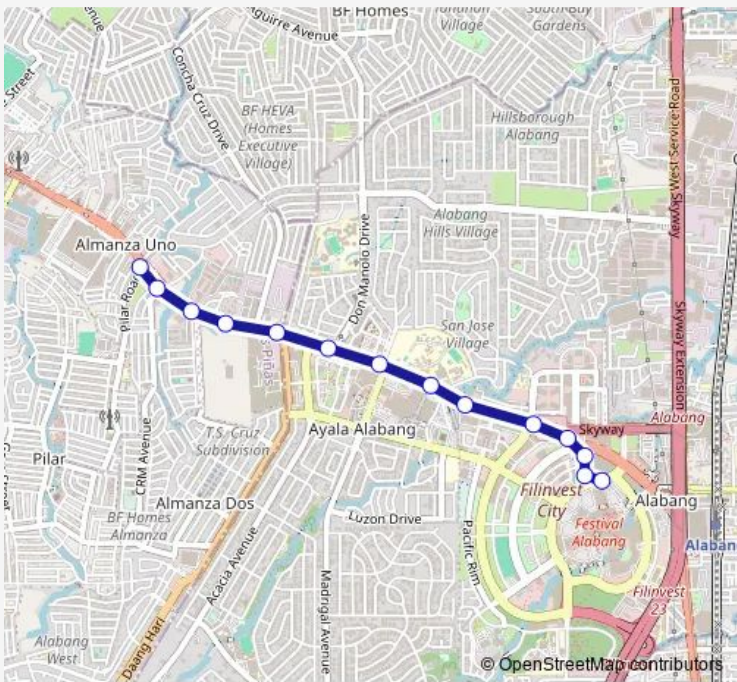

Bus Alabang Almanza

[Go to website](#)

Direction
 Alabang-Zapote Road, Muntinlupa City, Manila — Corporate Avenue, Montinlupa City

14 stops

[Open route schedule](#)

- Alabang-Zapote Road, Muntinlupa City, Manila
- Alabang-Zapote Road / Executive Ave Intersection , Muntinlupa City, Manila
- Mercury Drug - 24 Hours, Alabang-Zapote Road, Muntinlupa City, Manila
- Alabang-Zapote Road, Muntinlupa City, Manila
- Alabang-Zapote Road, Muntinlupa City, Manila
- Alabang-Zapote Road, Muntinlupa City, Manila
- Alabang-Zapote Road, Muntinlupa City, Manila
- Alabang-Zapote Road, Muntinlupa City, Manila
- Alabang-Zapote Road, Muntinlupa City, Manila
- Bridgeway, Montinlupa City
- Bridgeway, Montinlupa City
- Bridgeway, Montinlupa City
- Corporate Avenue, Montinlupa City

Route schedule

Alabang-Zapote Road, Muntinlupa City, Manila — Corporate Avenue, Montinlupa City

Monday	00:00
Tuesday	00:00
Wednesday	00:00
Thursday	00:00
Friday	00:00
Saturday	00:00
Sunday	00:00

Route info

Direction: Alabang-Zapote Road, Muntinlupa City, Manila

Stops: 14

Trip Duration: 0 hour 16 min

Direction

Spectrum Midway Extension, Muntinlupa City, Manila —
Alabang-Zapote Road, Muntinlupa City, Manila

10 stops

Alabang-Zapote Road, Muntinlupa City, Manila

Alabang-Zapote Road, Muntinlupa City, Manila

Mercury Drug - 24 Hours, Alabang-Zapote Road,
Muntinlupa City, Manila

Alabang-Zapote Road / Executive Ave Intersection ,
Muntinlupa City, Manila