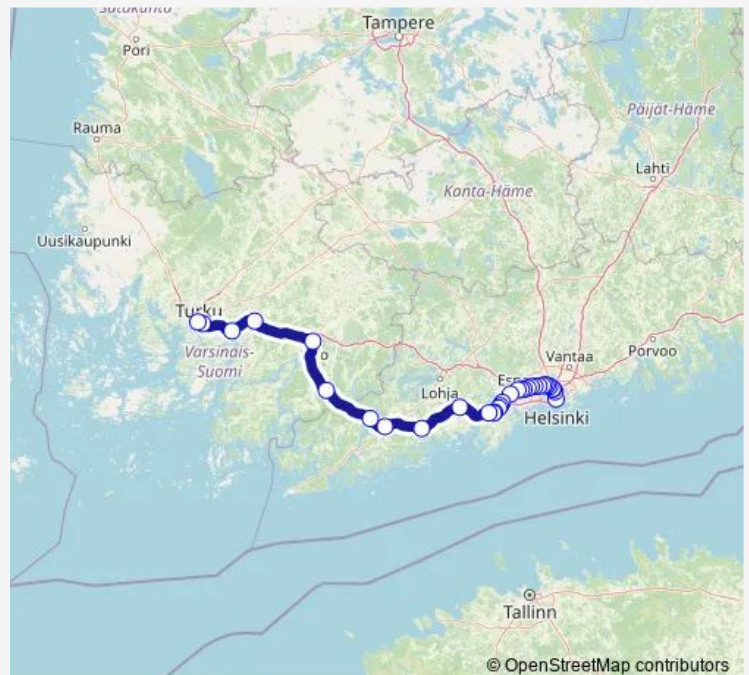

### Direction

undefined — undefined

0 stops

[Open route schedule](#)

### Route schedule

undefined — undefined

Monday 21:05

Tuesday 21:05

Wednesday 21:05

Thursday 21:05

Friday —

Saturday —

### Route info

Direction:

Stops: 0

Trip Duration: — min

■ S 967 — Helsinki - Turku