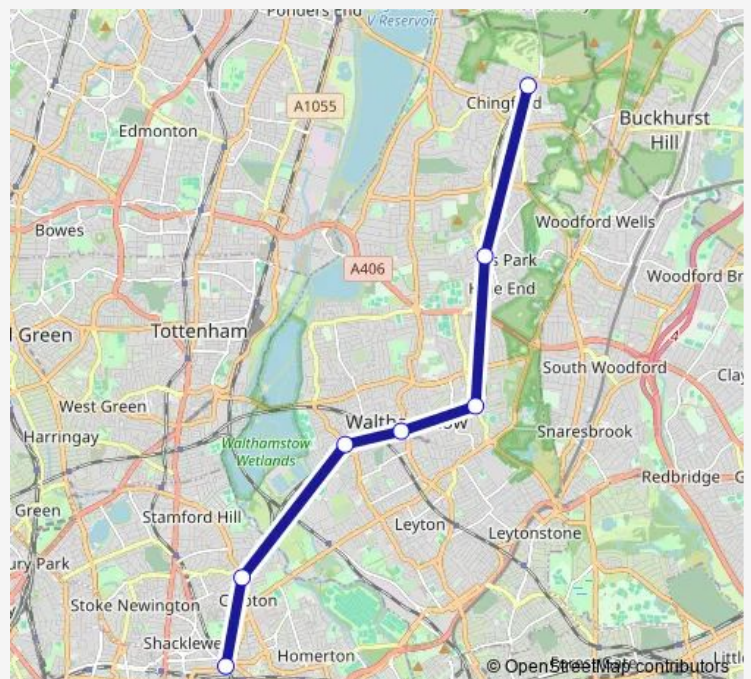

Rail Replacement Bus Service Lo:Chi->Hac LO replacement bus service from CHI to Hac

[Go to website](#)

Direction

Chingford — Hackney Downs

7 stops

[Open route schedule](#)

Chingford

Highams Park

Wood Street

Walthamstow Central

St James Street (London)

Clapton

Hackney Downs

Route schedule

Chingford — Hackney Downs

Monday

—

Tuesday

—

Wednesday

—

Thursday

—

Friday

—

Saturday

—

Sunday

06:25-23:25

Route info

Direction: Chingford

Stops: 7

Trip Duration: 0 hour 58 min