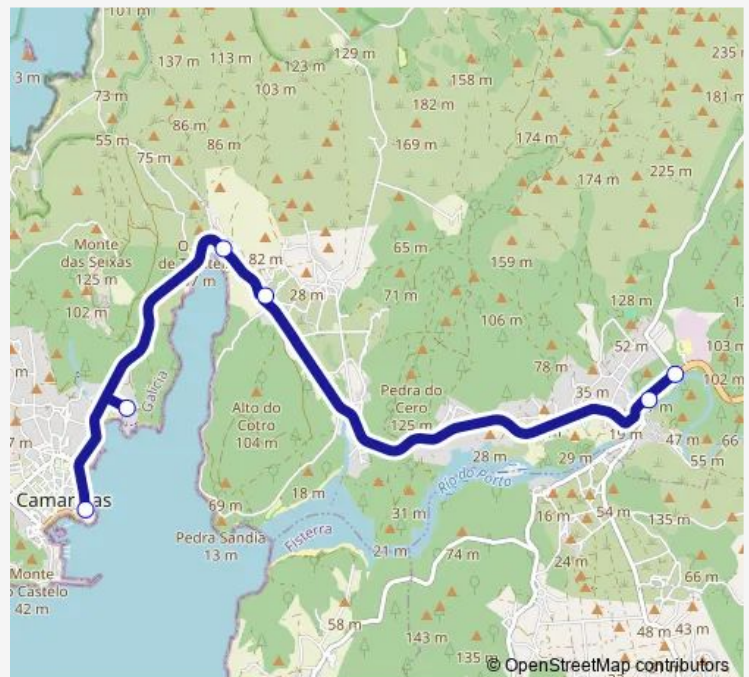

Wednesday 14:25

Thursday —

Friday 14:25

Saturday —

Sunday —

Route info

Direction: IES Pedra DA Agua

Stops: 6

Trip Duration: 0 hour 19 min

■ XG811017 — IES Pedra da Agua-Camariñas-Xulgado

Direction

Camariñas-Xulgado — IES Pedra DA Agua

6 stops

[Open route schedule](#)

Camariñas-Xulgado

Camariñas-Lingunde

Wednesday 08:26

Thursday —

Friday 08:26

Saturday —

Sunday —

Route info

Direction: Camariñas-Xulgado

Stops: 6