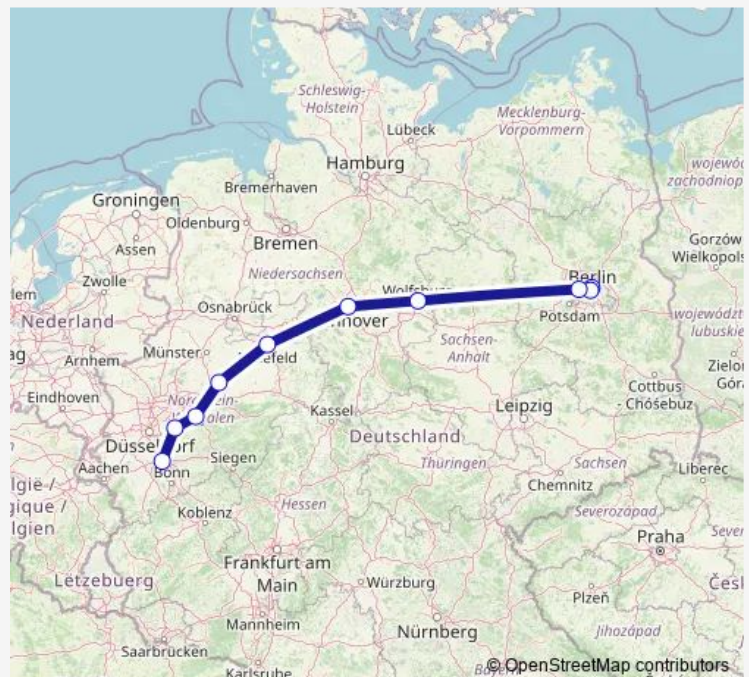

### Direction

Berlin Gesundbrunnen — Köln Hbf

10 stops

[Open route schedule](#)

Berlin Gesundbrunnen

Berlin Hbf (tief)

Berlin-Spandau

Wolfsburg Hbf

Hannover Hbf

Bielefeld Hbf

Hamm(Westf)

Hagen Hbf

Wuppertal Hbf

Köln Hbf

### Route schedule

Berlin Gesundbrunnen — Köln Hbf

Monday	—
Tuesday	—
Wednesday	—
Thursday	—
Friday	—
Saturday	—
Sunday	19:35

### Route info

Direction: Berlin Gesundbrunnen

Stops: 10

Trip Duration: 4 hour 34 min

ICE 852

BusMaps

ICE 852 Rail time schedules and route maps are available in an offline PDF at [busmaps.com](https://busmaps.com). Use the [busmaps.com](https://busmaps.com) website to see live bus times, train schedule or subway schedule, and step-by-step directions for all public transit in Berlin