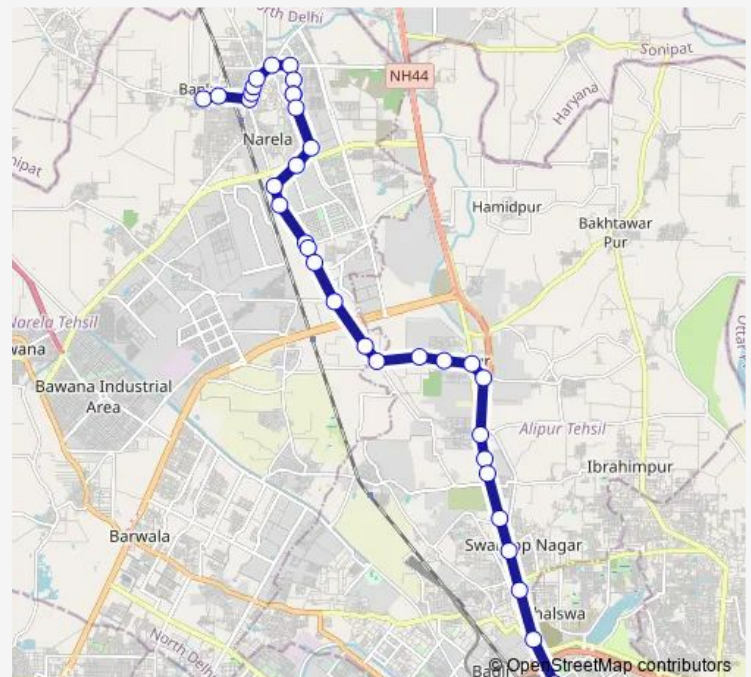

Shahpur Garhi

Holambi Kalan Crossing

Jeet Farm

Route schedule

Bankner Village — GTK Depot

Monday 06:28-21:40

Tuesday 06:28-21:40

Wednesday 06:28-21:40

Thursday 06:28-21:40

Friday 06:28-21:40

Saturday 06:28-21:40

Sunday 06:28-21:40

Route info

Direction: Bankner Village

Stops: 34

Trip Duration: 1 hour 20 min