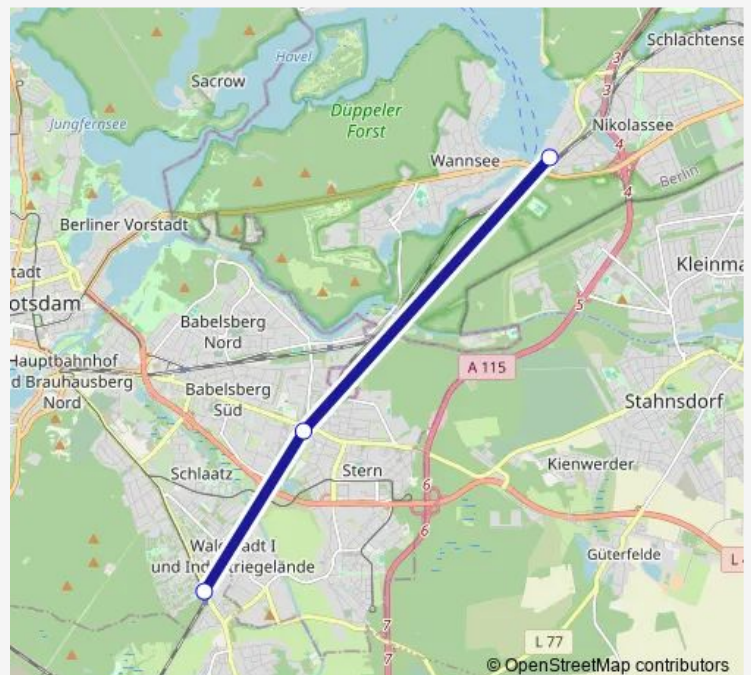

## Bus RB37

[Go to website](#)

### Direction

Potsdam, Rehbrücke Bhf — S Wannsee Bhf (Berlin)

3 stops

[Open route schedule](#)

Potsdam, Rehbrücke Bhf

Potsdam, Medienstadt Babelsberg Bhf

S Wannsee Bhf (Berlin)

### Route schedule

Potsdam, Rehbrücke Bhf — S Wannsee Bhf (Berlin)

Monday	—
Tuesday	—
Wednesday	—
Thursday	21:05
Friday	—
Saturday	—
Sunday	—

### Route info

Direction: Potsdam, Rehbrücke Bhf

Stops: 3

Trip Duration: 0 hour 22 min

■ RB37

BusMaps

RB37 Bus time schedules and route maps are available in an offline PDF at [busmaps.com](https://busmaps.com). Use the [busmaps.com](https://busmaps.com) website to see live bus times, train schedule or subway schedule, and step-by-step directions for all public transit in Potsdam