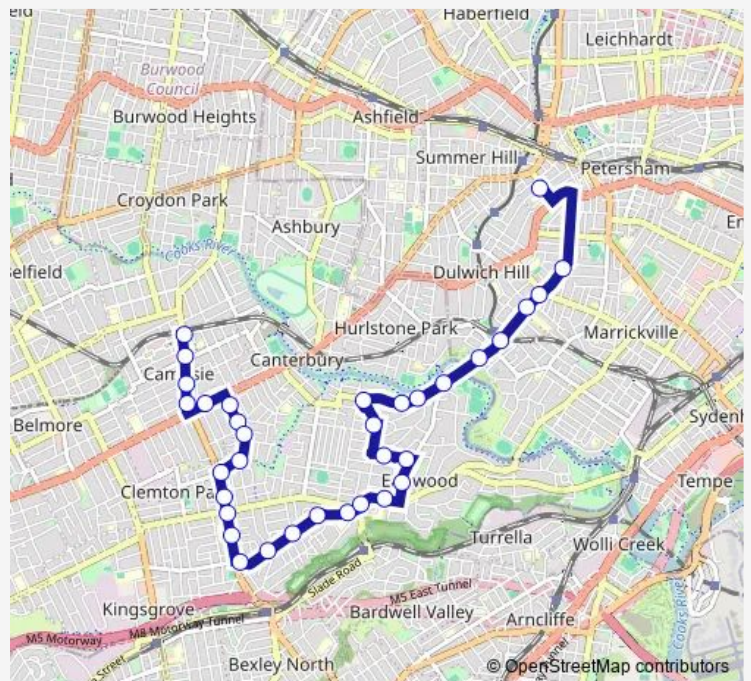

School Bus 618s Campsie Station to Christian Bros  
Lewisham

Go to website

**Direction**

South Pde Opp Campsie Station — Christian Brothers' High School, Denison St

34 stops

[Open route schedule](#)

- South Pde Opp Campsie Station
- Beamish St At Evaline St
- Beamish St At Unara St
- Dan's Corner, Beamish St
- Canterbury Rd Opp Robertson St
- Northcote St After Canterbury Rd
- Northcote St At Cressy St
- Northcote St Opp Wearne St
- Northcote St At Marana Rd
- Northcote St At Bexley Rd
- Bexley Rd After Calbina Rd
- Clemton Park Shops, Bexley Rd
- Bexley Rd Opp Clemton Park Public School
- Homer St After Bexley Rd
- Homer St At Malley Av
- Homer St At Hood Av
- Homer St After Schofield Av
- Homer St Opp Earwood Public School
- Earwood Shops, Homer St, Stand C
- Homer St Opp Our Lady Of Lourdes Church

Route schedule

South Pde Opp Campsie Station — Christian Brothers' High School, Denison St

Monday	07:37
Tuesday	07:37
Wednesday	07:37
Thursday	07:37
Friday	07:37
Saturday	—
Sunday	—

Route info

Direction: South Pde Opp Campsie Station

Stops: 34

Trip Duration: 0 hour 50 min

618s — Campsie Station to Christian Bros Lewisham

Wardell Rd Opp Watkin Av

Fricourt Av After Wardell Rd

Fricourt Av After Collingwood Av

Prince Edward Av At Earlwood Av

Dellwood Av At Permanent Av

Permanent Av Opp Lovat Av

Permanent Av Opp Prince Edward Av

Wardell Rd After Riverview Rd

Wardell Rd At Riverside Cres

Dulwich Hill Station, Wardell Rd

Wardell Rd At Beach Av

Wardell Rd At Marrickville Rd