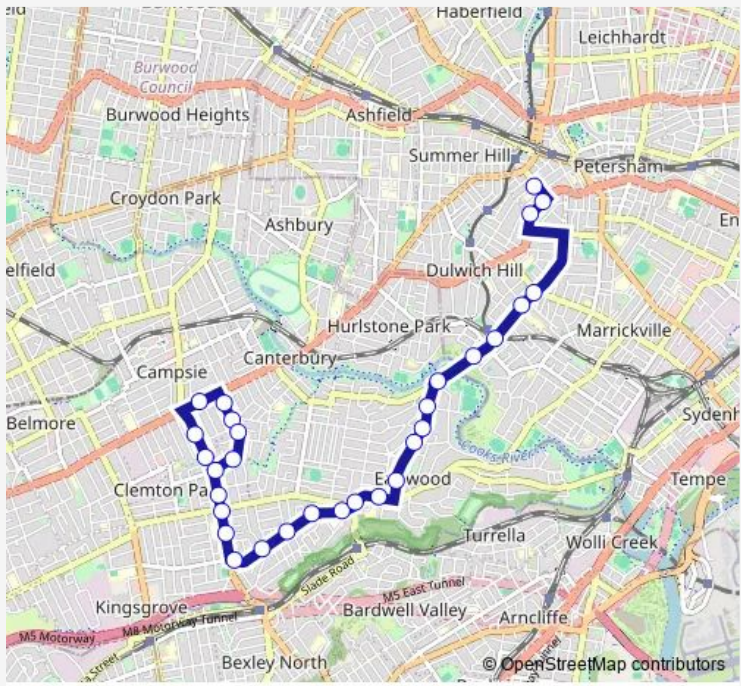

School Bus 618s Campsie Station to Christian Bros Lewisham

[Go to website](#)

Direction
 Bexley Rd At Viccliffe Av — Christian Brothers' High School, Denison Rd

30 stops

[Open route schedule](#)

- Bexley Rd At Viccliffe Av
- Bexley Rd Opp Cross St
- Canterbury Rd Opp Robertson St
- Northcote St After Canterbury Rd
- Northcote St At Cressy St
- Northcote St After Clisdell Av
- Northcote St At Marana Rd
- Northcote St At Bexley Rd
- Bexley Rd After Calbina Rd
- Clemton Park Shops, Bexley Rd
- Bexley Rd Opp Clemton Park Public School
- Homer St After Bexley Rd
- Homer St At Malley Av
- Homer St At Hood Av
- Homer St After Schofield Av
- Homer St Opp Earlowood Public School
- Earlowood Shops, Homer St, Stand C
- Homer St Opp Our Lady Of Lourdes Church
- Wardell Rd Opp Watkin Av
- Wardell Rd At Hamel Cres

Route schedule

Bexley Rd At Viccliffe Av — Christian Brothers' High School, Denison Rd

Monday	07:29
Tuesday	07:29
Wednesday	07:29
Thursday	07:29
Friday	—
Saturday	—
Sunday	—

Route info

Direction: Bexley Rd At Viccliffe Av

Stops: 30

Trip Duration: 0 hour 43 min

Wardell Rd After Vimy St

Wardell Rd Opp Flinders Rd

Wardell Rd After Riverview Rd

Wardell Rd At Riverside Cres

Dulwich Hill Station, Wardell Rd

Wardell Rd At Beach Rd

Wardell Rd At Marrickville Rd

New Canterbury Rd At Eltham St

Lewisham Public School, New Canterbury Rd

Christian Brothers' High School, Denison Rd

618s School Bus time schedules and route maps are available in an offline PDF at busmaps.com. Use the busmaps.com website to see live bus times, train schedule or subway schedule, and step-by-step directions for all public transit in Sydney