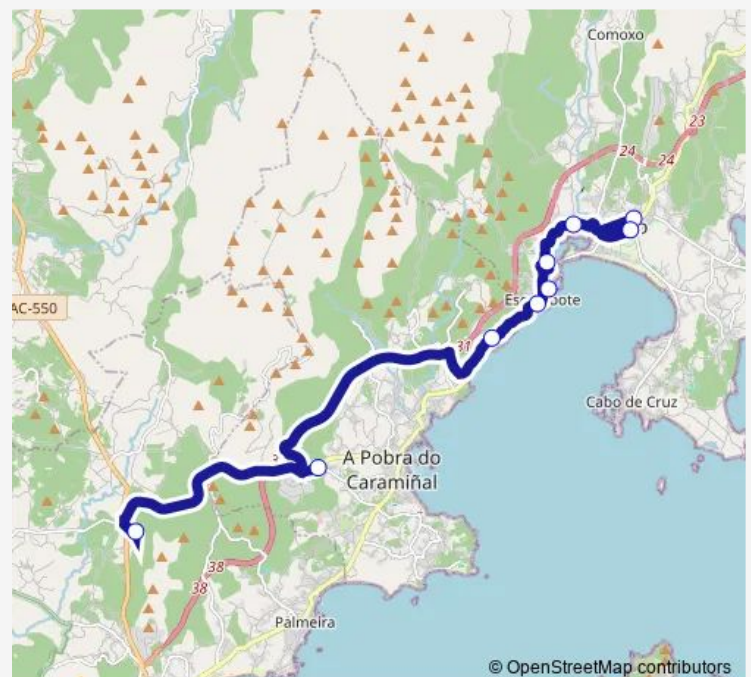

Goians/Rias Baixas

Madalena

Escarabote/Estrada Muelle

Escarabote/Trebol

Ribeiriña

Polig.Ind. A Tomada

Hospital Do Barbanza

Route schedule

Boiro/Concello — Hospital Do Barbanza

Monday	07:00-16:15
Tuesday	07:00-16:15
Wednesday	07:00-16:15
Thursday	07:00-16:15
Friday	07:00-16:15
Saturday	16:00-18:00
Sunday	16:00-18:00

Route info

Direction: Boiro/Concello

Stops: 9

Trip Duration: 0 hour 24 min

■ Xg847023 — Hospital Do Barbanza-Boiro/Concello

BusMaps

Direction

Hospital Do Barbanza — Boiro/Concello

9 stops

[Open route schedule](#)

Hospital Do Barbanza

Polig.Ind. A Tomada

Ribeiriña

Escarabote/Trebol

Escarabote/Estrada Muelle

Madalena

Goians/Rias Baixas

Boiro/Cachada