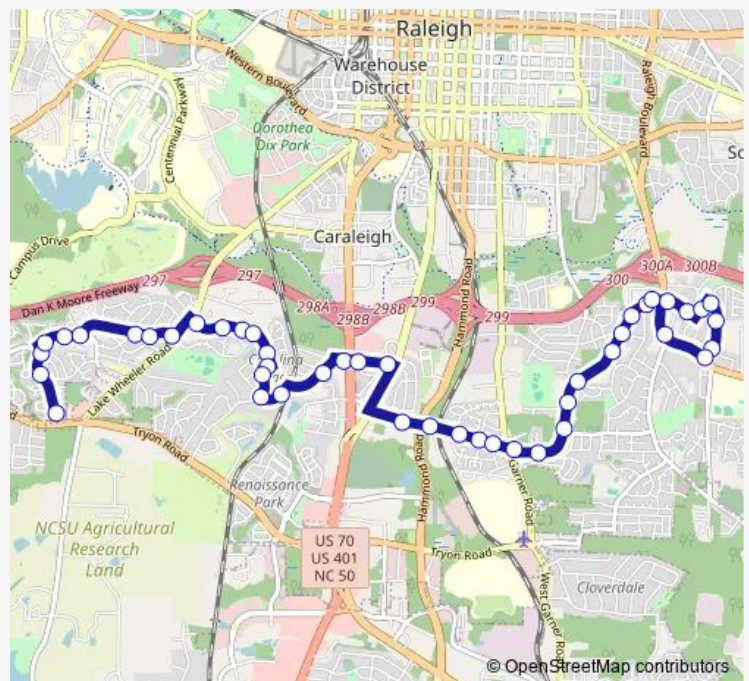

**Bus 7L Carolina Pines Connector**

[Go to website](#)

**Direction**  
 Trailwood Hills Dr at Tryon Rd — Cross Link Rd at Rock Quarry Rd (Southgate Plaza)

45 stops

[Open route schedule](#)

- Trailwood Hills Dr at Tryon Rd
- Trailwood Hills Dr at Alder Ridge Ln
- Trailwood Hills Dr at Laurel Falls Ln
- Lineberry Dr at Mountain Mist Ct
- Lineberry Dr at Sterling Park Dr
- Lineberry Dr at Broad Oaks Pl
- Sierra Dr at Shenandoah Rd
- Sierra Dr at Balboa Rd
- Sierra Dr at Lake Wheeler Rd
- Carolina Pines Ave at Quaker Landing
- Carolina Pines Ave at Batts St
- Carolina Pines Ave at Carolina Hills Ln
- Carolina Pines Ave at Henslowe Dr
- Carolina Pines Ave at Sardis Dr (Sb)
- Oak Rd at Carolina Pines Ave
- Club Plaza at Oak Rd
- Suffolk Blvd at Fairway Dr
- Suffolk Blvd at Carolina Pines Ave
- Carolina Pines Ave at Marble St
- Carolina Pines Ave at S Saunders St
- Pecan Rd at S Saunders St

**Route schedule**

Trailwood Hills Dr at Tryon Rd — Cross Link Rd at Rock Quarry Rd (Southgate Plaza)

Monday	05:45-22:00
Tuesday	05:45-22:00
Wednesday	05:45-22:00
Thursday	05:45-22:00
Friday	05:45-22:00
Saturday	06:45-21:00
Sunday	06:45-21:00

**Route info**

Direction: Trailwood Hills Dr at Tryon Rd

Stops: 45

Trip Duration: 0 hour 33 min

7L — Carolina Pines Connector

Pecan Rd at S Wilmington St (Eb)

Rush St at Hammond Rd

Rush St at Hammond Rd (VA Clinic)

## Route info

Direction: Cross Link Rd at Rock Quarry Rd (Southgate Plaza)

Stops: 29

Trip Duration: 0 hour 27 min

Lake Wheeler Rd at Henslowe Dr

Lake Wheeler Rd at Lineberry Dr

Lake Wheeler Rd at Stewart Dr