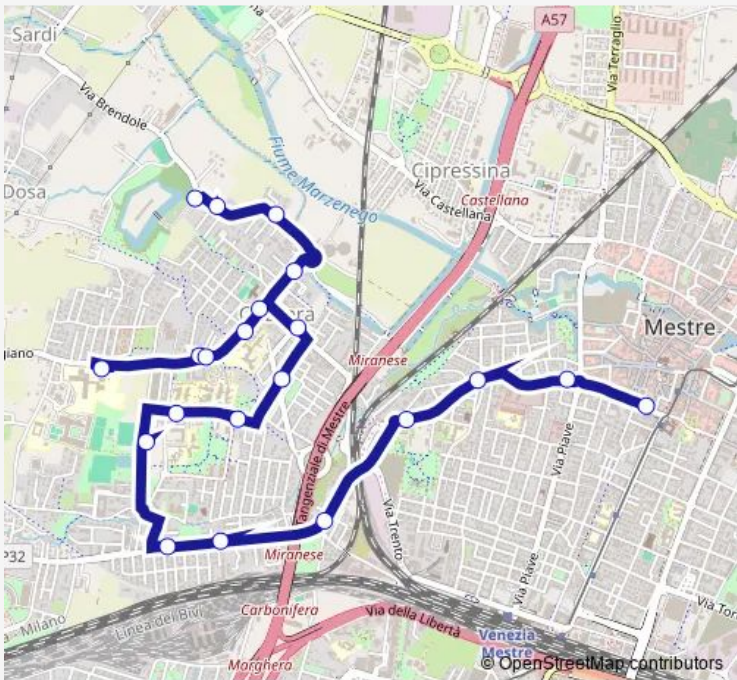

Bus 7L Carducci Pascoli - Brendole

[Go to website](#)

Direction
 Carducci Pascoli — Brendole
 21 stops
[Open route schedule](#)

- Carducci Pascoli
- Miranese Piave
- Miranese Vivaldi
- Miranese Monteverdi
- Miranese Giustizia
- Miranese Calucci
- Miranese Lazio
- Calabria campi Sportivi
- Mattuglie Perlan
- Mattuglie Dignano
- Calucci Quarnaro
- Gazzera Alta Volpi
- Asseggiano Pirano
- Asseggiano Morin
- Asseggiano Volta
- Asseggiano Morin
- Asseggiano Pirano
- Brendole Arsa
- Brendole Promontore
- Brendole Stignano
- Brendole

Route schedule
 Carducci Pascoli — Brendole

Monday	11:15
Tuesday	11:15
Wednesday	11:15
Thursday	11:15
Friday	11:15
Saturday	—
Sunday	—

Route info
 Direction: Carducci Pascoli
 Stops: 21
 Trip Duration: 0 hour 16 min

Carducci Felisati

Carducci Pascoli

Route schedule

Brendole — Carducci Pascoli

Monday 08:25

Tuesday 08:25

Wednesday 08:25

Thursday 08:25

Friday 08:25

Saturday —

Sunday —

Route info

Direction: Brendole

Stops: 21

Trip Duration: 0 hour 16 min

7L Bus time schedules and route maps are available in an offline PDF at busmaps.com. Use the busmaps.com website to see live bus times, train schedule or subway schedule, and step-by-step directions for all public transit in Venice