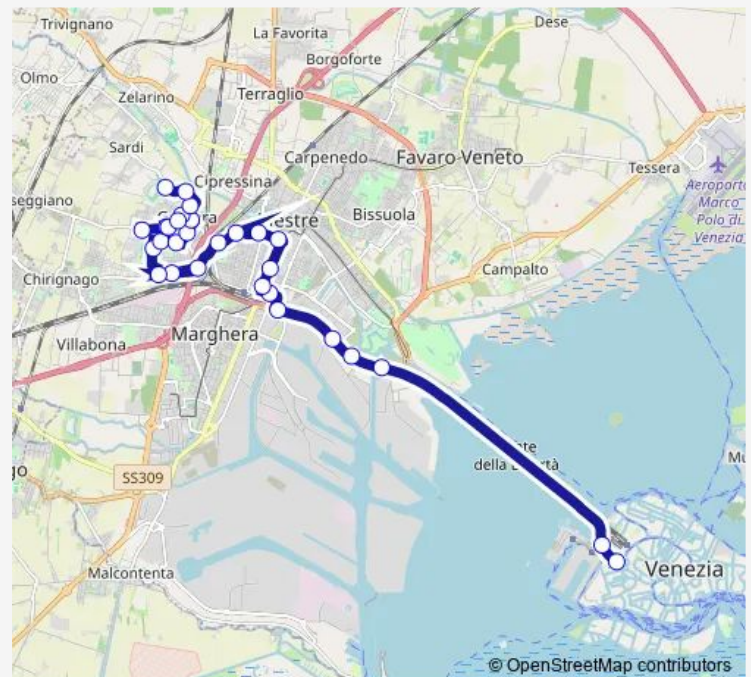

Mattuglie Dignano

Calucci Quarnaro

Gazzera Alta Volpi

Route schedule

Venezia — Brendole

Monday 17:15-18:45

Tuesday 17:15-18:45

Wednesday 17:15-18:45

Thursday 17:15-18:45

Friday 17:15-18:45

Saturday —

Sunday —

Route info

Direction: Venezia

Stops: 29

Trip Duration: 0 hour 30 min

7L — Venezia - Brendole

Asseggiano Pirano

Asseggiano Morin

Asseggiano Volta

Asseggiano Morin

Asseggiano Pirano

Brendole Arsa

Brendole Promontore

Saturday —

Sunday —

Route info

Direction: Venezia

Stops: 22

Trip Duration: 0 hour 25 min

7L Bus time schedules and route maps are available in an offline PDF at busmaps.com. Use the busmaps.com website to see live bus times, train schedule or subway schedule, and step-by-step directions for all public transit in Venice