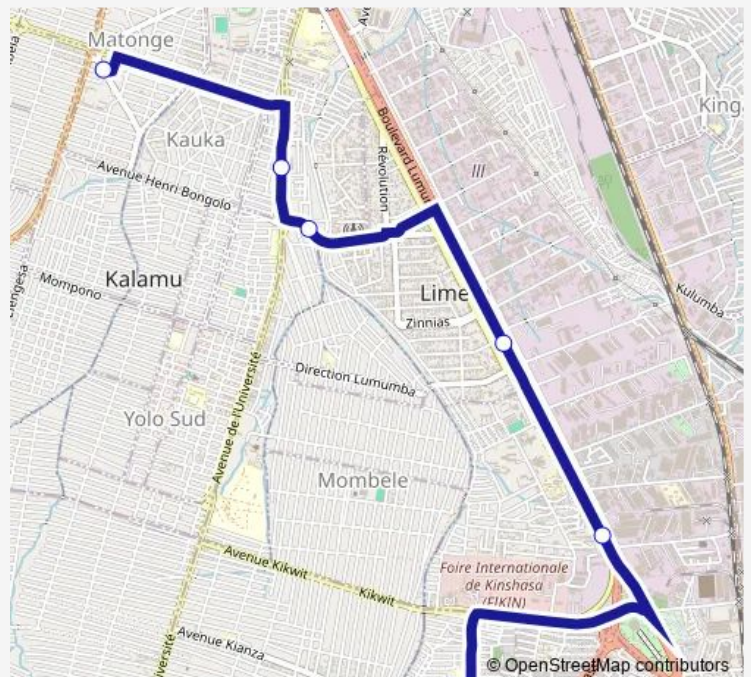

Wednesday 06:13

Thursday 06:13

Friday 06:13

Saturday —

Sunday —

Route info

Direction: Unknown

Stops: 6

Trip Duration: 0 hour 25 min

■ Super Lemba_TO_Victoire

Direction

unknown — unknown

6 stops

[Open route schedule](#)

unknown

unknown

Wednesday 15:35

Thursday 15:35

Friday 15:35

Saturday —

Sunday —

Route info

Direction: unknown

Stops: 6

Trip Duration: 0 hour 21 min

Direction

Unknown — Unknown

5 stops

[Open route schedule](#)

Unknown

Unknown

Unknown