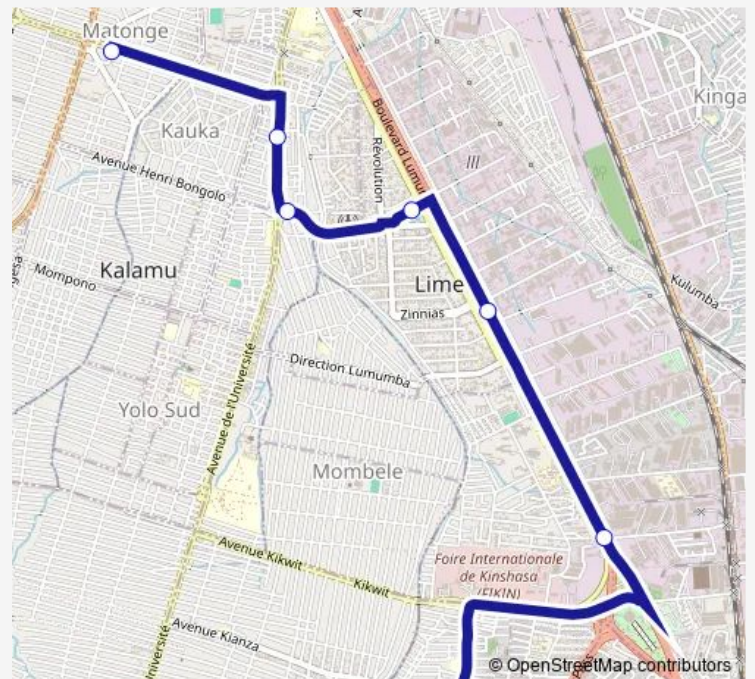

Bus Super Lemba_TO _ Victoire

[Go to website](#)

Direction

Inconnu — Inconnu

7 stops

[Open route schedule](#)

Inconnu

Inconnu

Tuesday 15:07

Wednesday 15:07

Thursday 15:07

Friday 15:07

Saturday —

Sunday —

Route info

Direction: Inconnu

Stops: 7

Trip Duration: 0 hour 22 min

■ Super Lemba_TO _ Victoire

Bus time schedules and route maps are available in an offline PDF at busmaps.com. Use the busmaps.com website to see live bus times, train schedule or subway schedule, and step-by-step directions for all public transit in Kinshasa