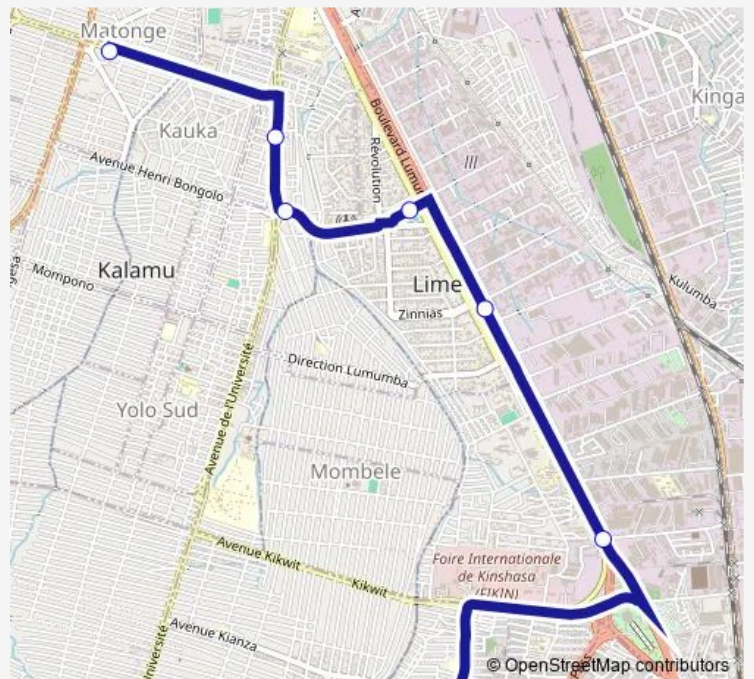

Bus Super Lemba_TO _ Victoire

[Go to website](#)

Direction

Inconnu — Inconnu

7 stops

[Open route schedule](#)

Inconnu

Inconnu

Tuesday 15:07

Wednesday 15:07

Thursday 15:07

Friday 15:07

Saturday —

Sunday —

Route info

Direction: Inconnu

Stops: 7

Trip Duration: 0 hour 22 min

■ Super Lemba_TO _ Victoire

Bus time schedules and route maps are available in an offline PDF at busmaps.com. Use the busmaps.com website to see live bus times, train schedule or subway schedule, and step-by-step directions for all public transit in Kinshasa