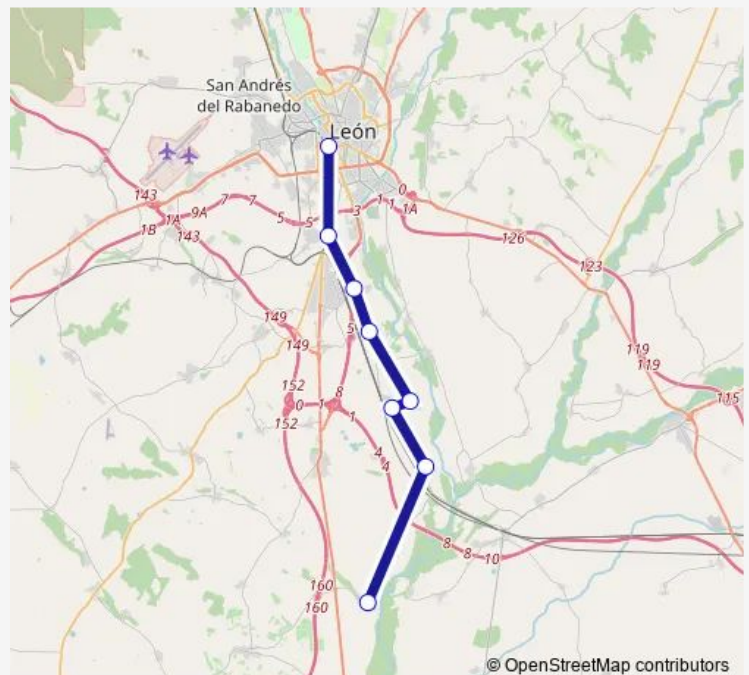

### Direction

Leon — Ardon

8 stops

[Open route schedule](#)

Leon

Trobajo del Cerecedo

Vilecha

Torneros del Bernesga

### Route info

Direction: Leon

Stops: 8

Trip Duration: 0 hour 45 min

**Direction**

Ardon — Leon

8 stops

[Open route schedule](#)

Sunday —

**Route info**

Direction: Ardon

Stops: 8

Trip Duration: 0 hour 45 min

**Direction**

Ardon — Leon

7 stops

**Route schedule**

Ardon — Leon

Monday	15:30-19:30
Tuesday	15:30-19:30
Wednesday	15:30-19:30
Thursday	15:30-19:30
Friday	15:30-19:30
Saturday	—
Sunday	—

**Route info**

Direction: Ardon

Stops: 7

Trip Duration: 0 hour 45 min