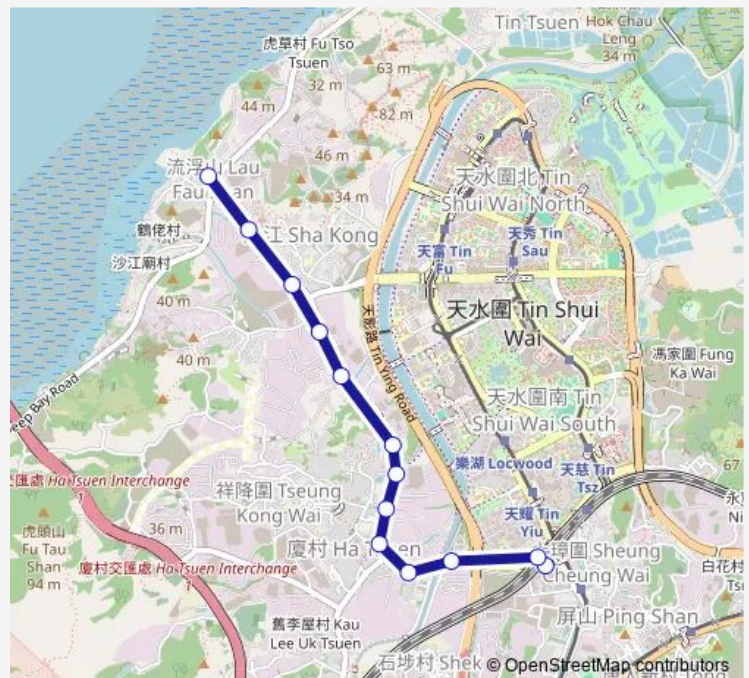

### Route schedule

[Ctb] TIN Shui WAI Station - Ping YAN Court|[Kmb] TIN Shui WAI Station BUS Terminus|[Lrtfeeder] TIN Shui WAI Station — [Lrtfeeder] LAU FAU Shan

Monday	07:15-19:18
Tuesday	07:15-19:18
Wednesday	07:15-19:18
Thursday	07:15-19:18
Friday	07:15-19:18
Saturday	—
Sunday	—

### Route info

Direction: [Ctb] TIN Shui WAI Station - Ping YAN Court|[Kmb] TIN Shui WAI Station BUS Terminus|[Lrtfeeder] TIN Shui WAI Station

Stops: 13

Trip Duration: 0 hour 18 min