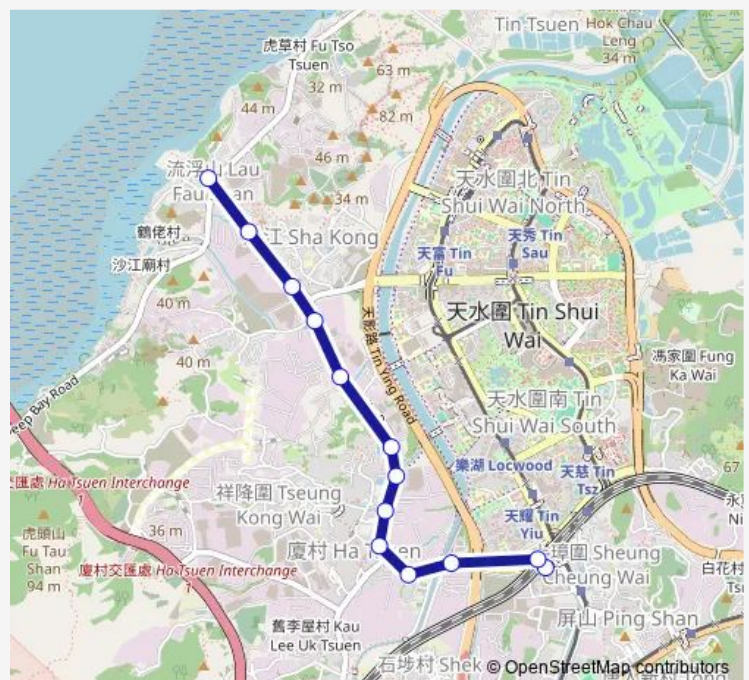

Bus K65A LAU FAU Shan - TIN SHUI WAI Station

[Go to website](#)

Direction

[Ctb] TIN Shui WAI Station|[Kmb] TIN Shui WAI Station
BUS Terminus|[Lrtfeeder] TIN Shui WAI Station — [Lrtfeeder] LAU FAU Shan

13 stops

[Open route schedule](#)

[Ctb] TIN Shui WAI Station|[Kmb] TIN Shui WAI Station
BUS Terminus|[Lrtfeeder] TIN Shui WAI Station

[Ctb] TIN Shing Court, Ping HA Road|[Kmb] TIN Shui WAI
Station|[Lrtfeeder] TIN Shing Court (MTR TIN Shui WAI
Station)|[Lwb] TIN Shui WAI Station|[Nlb] TIN Shing Court

[Kmb] Shek PO Road TIN Shui Wai|[Lrtfeeder] Shek PO
Road

[Kmb] SHA Chau LEI Tsuen|[Lrtfeeder] SHA Chau LEI
Tsuen

[Lrtfeeder] HA Tsuen

[Lrtfeeder] Shek Kong Wai

[Lrtfeeder] LO UK Tsuen

[Lrtfeeder] Tung TAU Tsuen (South)

[Lrtfeeder] Tung TAU Tsuen (North)

[Lrtfeeder] Fung Kong Tsuen

[Lrtfeeder] SHA Kong Wai

[Lrtfeeder] SAN Hing Tsuen

[Lrtfeeder] LAU FAU Shan

Route schedule

[Ctb] TIN Shui WAI Station|[Kmb] TIN Shui WAI Station
BUS Terminus|[Lrtfeeder] TIN Shui WAI Station — [Lrtfeeder] LAU FAU Shan

Monday	07:15-19:18
Tuesday	07:15-19:18
Wednesday	07:15-19:18
Thursday	07:15-19:18
Friday	07:15-19:18
Saturday	—
Sunday	—

Route info

Direction: [Ctb] TIN Shui WAI Station|[Kmb] TIN Shui WAI
Station BUS Terminus|[Lrtfeeder] TIN Shui WAI Station

Stops: 13

Trip Duration: 0 hour 18 min