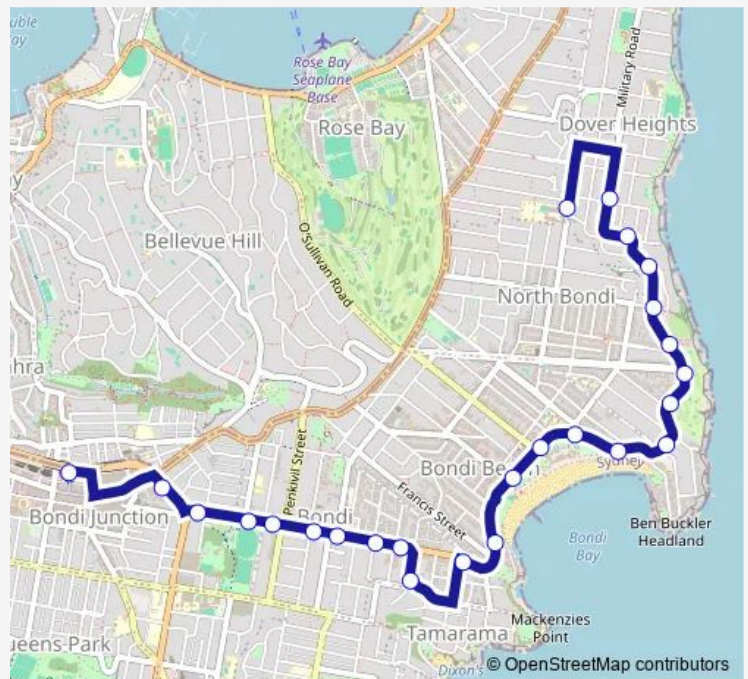

School Bus 609e Rose Bay SC to Bondi Junction

[Go to website](#)

**Direction**

Rose Bay Secondary College, Stand 2, Hardy St — Bondi Junction Station, Grafton St, Stand Q

25 stops

[Open route schedule](#)

Rose Bay Secondary College, Stand 2, Hardy St

North Bondi Beach, Campbell Pde

Campbell Pde Opp Bondi Beach Public School

Campbell Pde Opp Curlewis St

Bondi Beach, Campbell Pde, Stand A

South Bondi Beach, Campbell Pde

Bondi Rd At Dudley St

Denham St At Fletcher St

Bondi Rd Opp Castlefield St

Bondi Rd At Imperial Av

Bondi Rd Opp Wellington St

Bondi Rd At Ocean St South

Bondi Rd Before Park Pde

Route schedule

Rose Bay Secondary College, Stand 2, Hardy St — Bondi Junction Station, Grafton St, Stand Q

Monday	15:05-15:20
Tuesday	14:05-14:20
Wednesday	15:05-15:20
Thursday	15:05-15:20
Friday	15:05-15:20
Saturday	—
Sunday	—

Route info

Direction: Rose Bay Secondary College, Stand 2, Hardy St

Stops: 25

Trip Duration: 0 hour 26 min