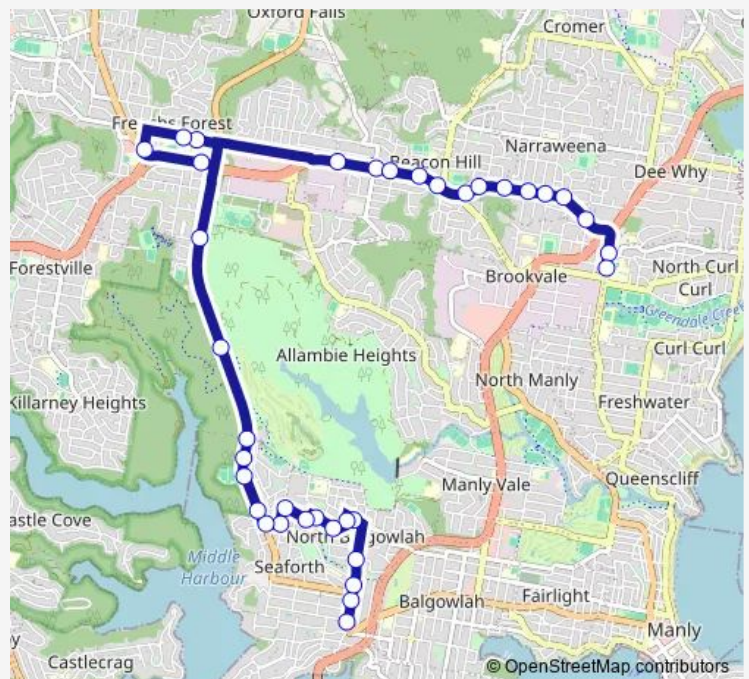

School Bus 730n Forest High School to Balgowlah Boys High

[Go to website](#)

Direction

Frenchs Forest Rd At Ellery Pde — Nbsc Manly Campus, Harbord Rd

36 stops

[Open route schedule](#)

- Frenchs Forest Rd At Ellery Pde
- Frenchs Forest Rd Opp Seaforth Public School
- Brook Rd Opp Seaforth Public School
- Bangaroo St At Worrobil St
- Woodbine St Opp Woodbine Street Shops
- Eileen St Opp Woolgoolga St
- Coramba St At Eileen St
- Coramba St Before Taree Av
- Urunga St At Taree Av
- Urunga St At Clontarf St
- Clontarf St At Lister Av
- Lister Av At Wakehurst Pkwy
- Wakehurst Pkwy Opp Armstrong St
- Seaforth Oval, Wakehurst Pkwy
- Wakehurst Pkwy Opp Judith St
- Wakehurst Pkwy Opp Kirkwood St
- Wakehurst Pwy Opp Manly Warringah War Memorial Park
- Wakehurst Pwy At Yarraman Av Walkway
- Nth Beaches Hospital, Frenchs Forest Rd
- The Forest High School, Frenchs Forest Rd, Stand B
- Rabbett St At Forest Way

Route schedule

Frenchs Forest Rd At Ellery Pde — Nbsc Manly Campus, Harbord Rd

| | |
|-----------|-------------|
| Monday | 07:54-08:24 |
| Tuesday | 07:54-08:24 |
| Wednesday | 07:54-08:24 |
| Thursday | 07:54-08:24 |
| Friday | 07:54-08:24 |
| Saturday | — |
| Sunday | — |

Route info

Direction: Frenchs Forest Rd At Ellery Pde

Stops: 36

Trip Duration: 0 hour 41 min

730n — Forest High School to Balgowlah Boys High

Warringah Rd At Bantry Bay Rd

Warringah Rd After Jones St

Warringah Rd At Ellis Rd

Monday 15:03

Tuesday 15:03

Wednesday 15:03

Thursday 15:03

Friday 15:03

Saturday —

Sunday —

Route info