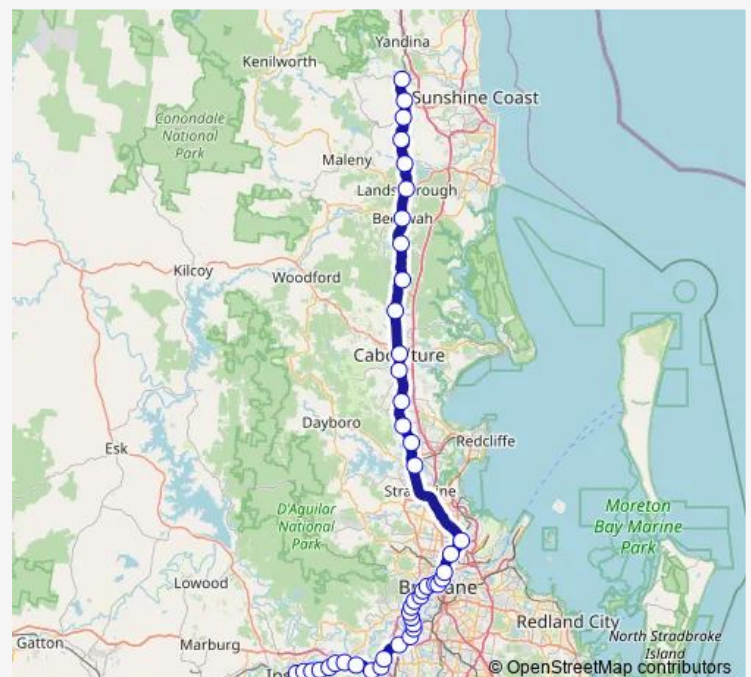

Taringa station, platform 2

Toowong station, platform 2

Auchenflower station, platform 2

Route schedule

Ipswich station, platform 1 — Nambour station, platform 2

Monday 21:07

Tuesday 21:07

Wednesday 21:07

Thursday 21:07

Friday —

Saturday —

Sunday —

Route info

Direction: Ipswich station, platform 1

Stops: 44

Trip Duration: 2 hour 49 min

IPNA — Ipswich line - Nambour line

Milton station, platform 2

Roma Street station, platform 9

Central station, platform 6

Fortitude Valley station, platform 4

Bowen Hills station, platform 4

Eagle Junction station, platform 4

Northgate station, platform 4

Petrie station, platform 2

Dakabin station, platform 2

Narangba station, platform 3

Burpengary station, platform 2

Morayfield station, platform 2

Caboolture station, platform 2