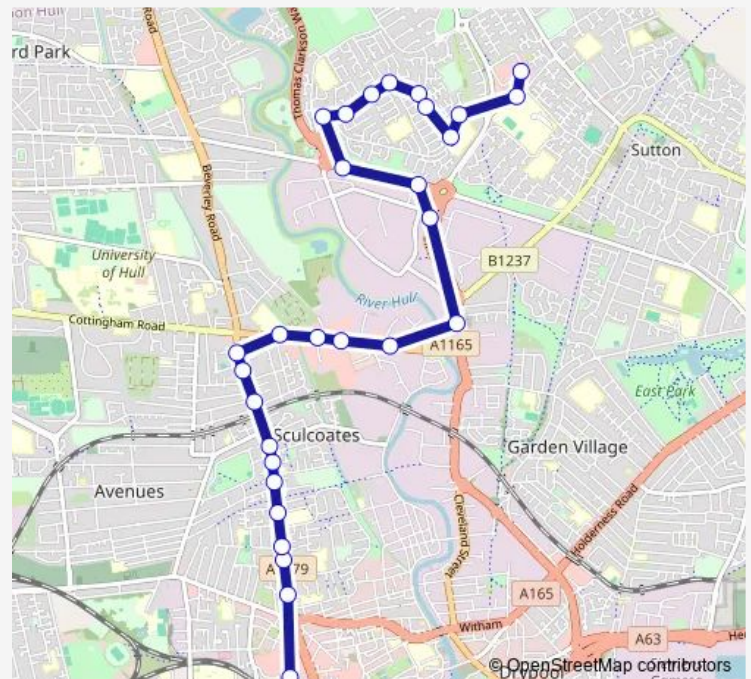

### Direction

Hull Interchange — Bransholme Centre

29 stops

[Open route schedule](#)

Hull Interchange

Trafalgar Street

Leonard Street

Wellington Lane

### Route schedule

Hull Interchange — Bransholme Centre

Monday 05:20-08:20

Tuesday 05:20-08:20

Wednesday 05:20-08:20

Thursday 05:20-08:20

Friday 05:20-08:20

Saturday —

### Route info

Direction: Hull Interchange

Stops: 29

Trip Duration: 0 hour 30 min

7X — Hull Interchange - Bransholme Centre

Grizedale

Jendale

Cheltenham Avenue