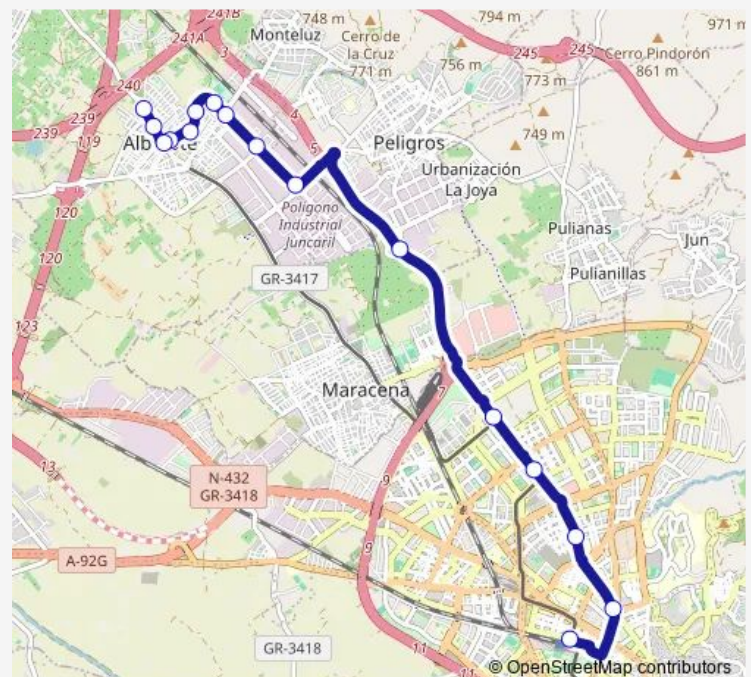

### Direction

Avda. Andaluces — Cementerio

16 stops

[Open route schedule](#)

Avda. Andaluces

Plaza San Isidro

Avda. De Juan Pablo li 1

Estación De Autobuses 1

### Route schedule

Avda. Andaluces — Cementerio

Monday 07:30-22:00

Tuesday 07:30-22:00

Wednesday 07:30-22:00

Thursday 07:30-22:00

Friday 07:30-22:00

Saturday —

### Route info

Direction: Avda. Andaluces

Stops: 16

Trip Duration: 0 hour 31 min

## Route schedule

Cementerio V — Avda. Andaluces

Monday 07:00-21:20

Tuesday 07:00-21:20

Wednesday 07:00-21:20

Thursday 07:00-21:20

Friday 07:00-21:20

Saturday —