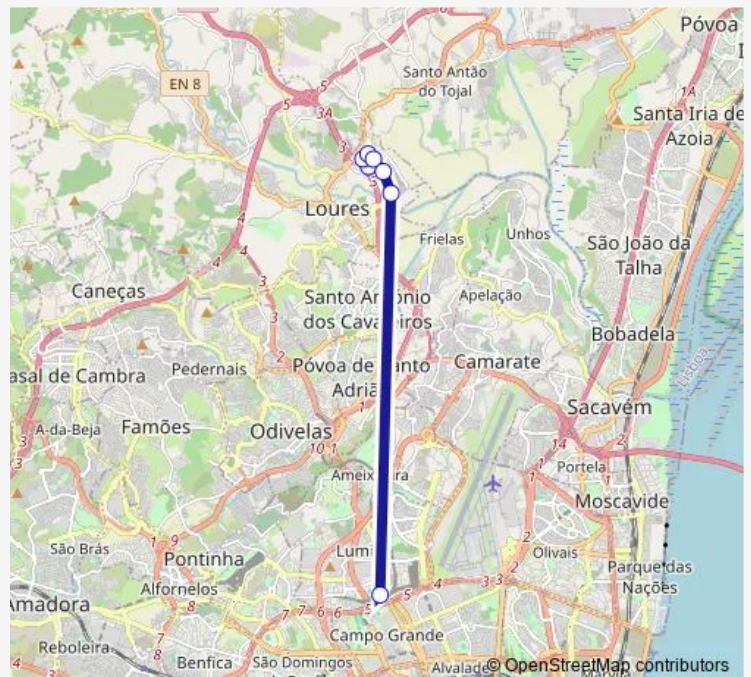

Tuesday 06:50-18:42

Wednesday 06:50-18:42

Thursday 06:50-18:42

Friday 06:50-18:42

Saturday —

Sunday —

Route info

Direction: Infantado (Av Descobertas 43)

Stops: 7

Trip Duration: 0 hour 20 min

■ 334 - Infantado - Lisboa (Campo Grande)

Bus time schedules and route maps are available in an offline PDF at busmaps.com. Use the busmaps.com website to see live bus times, train schedule or subway schedule, and step-by-step directions for all public transit in Lisbon