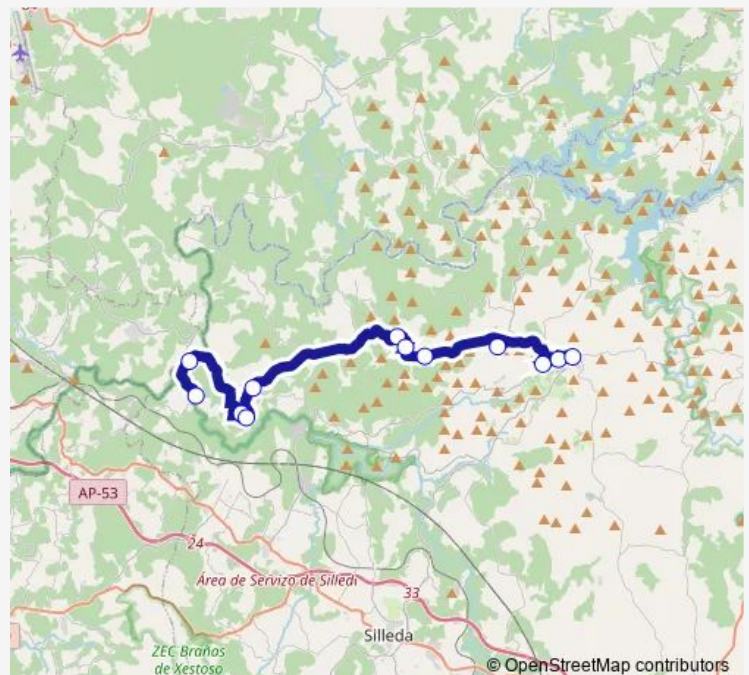

Saturday —

Sunday —

Route info

Direction: Gres

Stops: 12

Trip Duration: 0 hour 45 min

■ XG863040 — IES Marco do Camballón-Gres

BusMaps