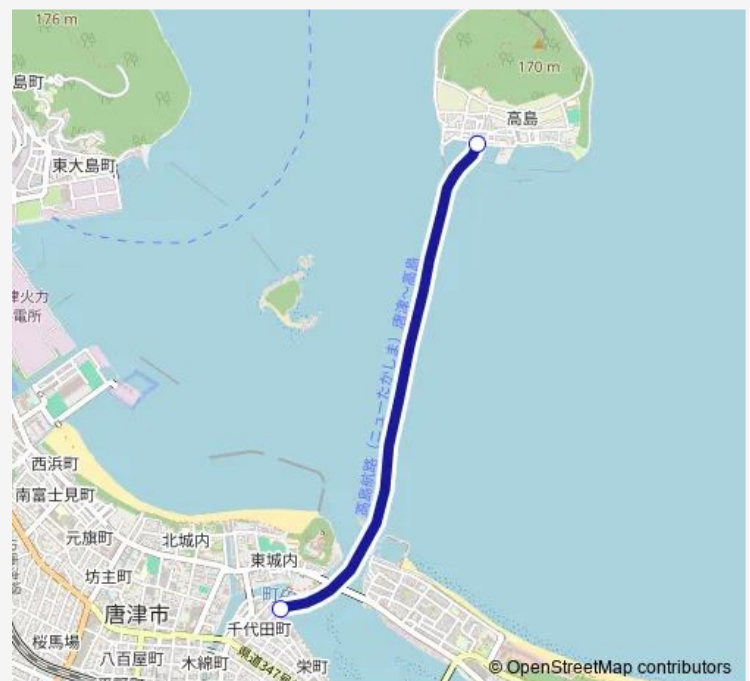

Ferry 高島 ~ 唐津航路

[Go to website](#)

Direction

undefined — undefined

0 stops

[Open route schedule](#)

Route schedule

undefined — undefined

Monday 07:00-17:00

Tuesday 07:00-17:00

Wednesday 07:00-17:00

Thursday 07:00-17:00

Friday 07:00-17:00

Saturday 07:00-17:00

Sunday 07:00-17:00

Route info

Direction:

Stops: 0

Trip Duration: – min

■ 高島 ~ 唐津航路