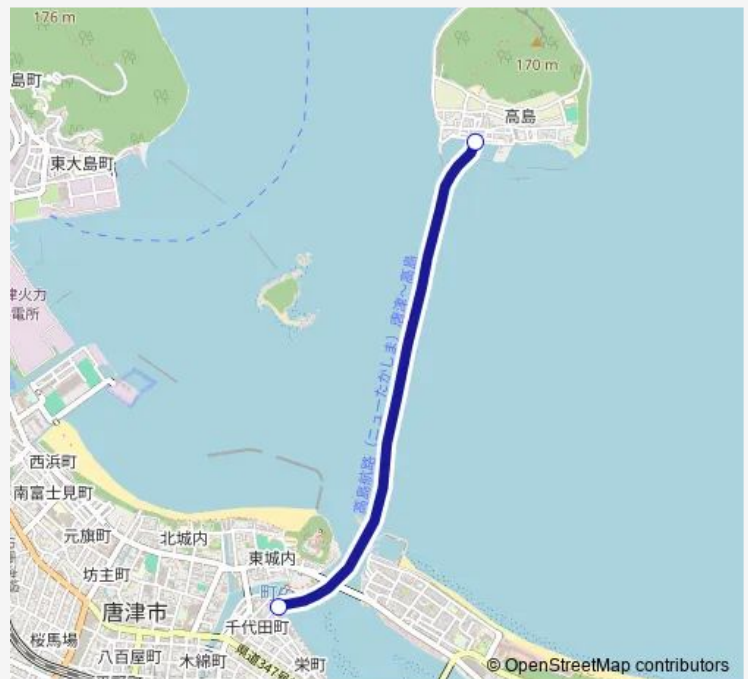

Ferry 高島 ~ 唐津航路

[Go to website](#)

Direction

undefined — undefined

0 stops

[Open route schedule](#)

Route schedule

undefined — undefined

Monday 07:00-17:00

Tuesday 07:00-17:00

Wednesday 07:00-17:00

Thursday 07:00-17:00

Friday 07:00-17:00

Saturday 07:00-17:00

Sunday 07:00-17:00

Route info

Direction:

Stops: 0

Trip Duration: – min

■ 高島 ~ 唐津航路