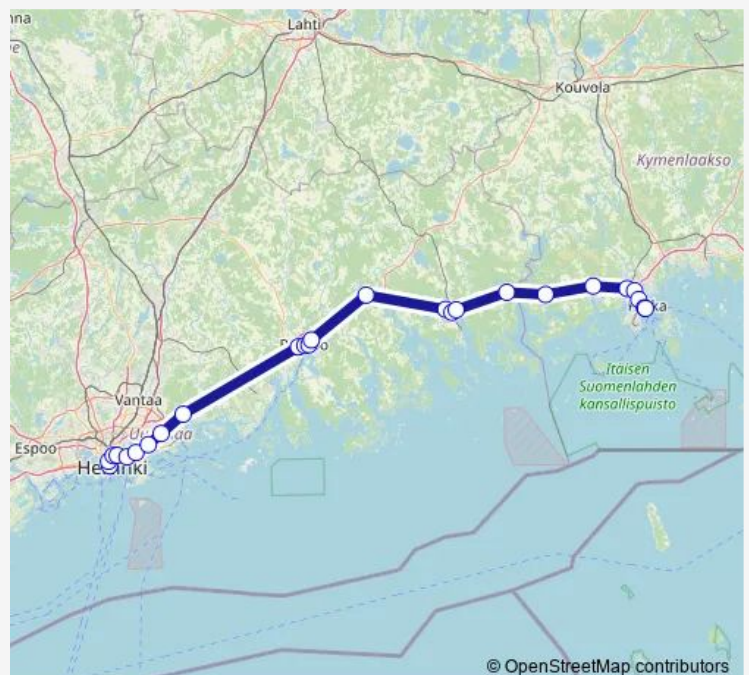

Thursday 05:30

Friday 05:30

Saturday —

Sunday —

Route info

Direction: Helsinki, linja-autoasema, Kamppi

Stops: 25

Trip Duration: 2 hour 20 min