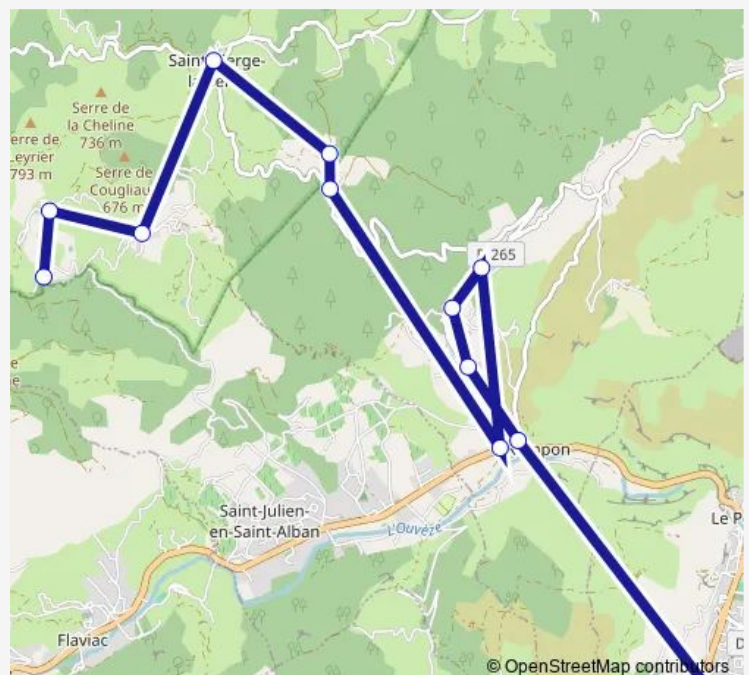

Bus VA01 ST Cierge LA Serre-Rompon-LE Pouzin Collège Alex Mézenc

[Go to website](#)

Direction

Les Michauds — Fonts du Pouzin

9 stops

[Open route schedule](#)

Les Michauds

La Serre

Route info

Direction: Les Michauds

Stops: 9

Trip Duration: 0 hour 30 min

Direction

Les Michauds — College Alex Mézenc

10 stops

[Open route schedule](#)

Friday 07:25

Saturday —

Sunday —

Route info

Direction: Les Michauds

Stops: 10

Trip Duration: 0 hour 50 min

Direction

Route info

Direction: College Alex Mézenc

Stops: 12

Trip Duration: 1 hour 0 min

Direction

Fonts du Pouzin — Les Michauds

10 stops

[Open route schedule](#)