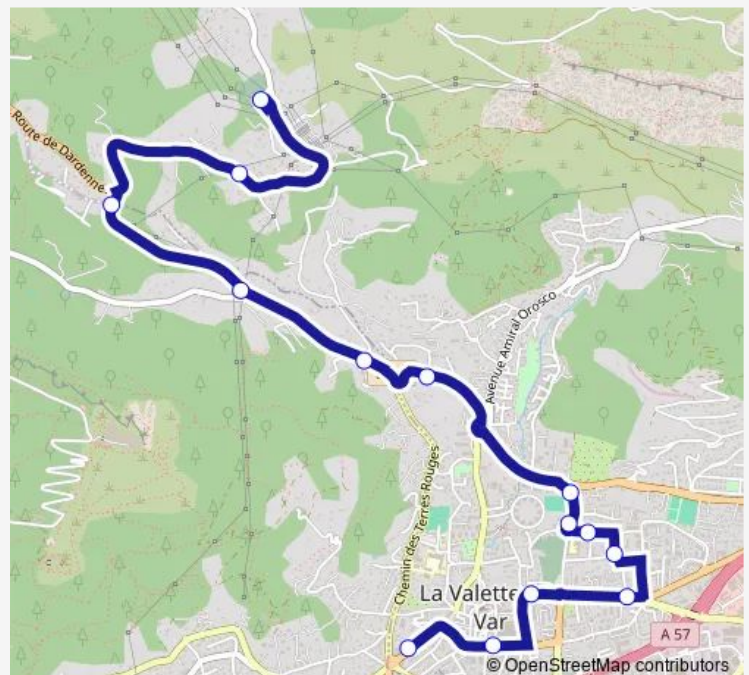

## Route schedule

Cimetière Tourris — Mirasouléou

Monday 08:05

Tuesday 08:05

Wednesday —

Thursday 08:05

Friday 08:05

Saturday —

## Route info

Direction: Cimetière Tourris

Stops: 14

Trip Duration: 0 hour 25 min

## Direction

D'Ormesson — Cimetière Tourris

16 stops

[Open route schedule](#)

D'Ormesson

Mirasouléou

Brossolette

Péri

## Route info

Direction: D'Ormesson

Stops: 16

Trip Duration: 0 hour 40 min

VA01 Bus time schedules and route maps are available in an offline PDF at [busmaps.com](https://busmaps.com). Use the [busmaps.com](https://busmaps.com) website to see live bus times, train schedule or subway schedule, and step-by-step directions for all public transit in Toulon