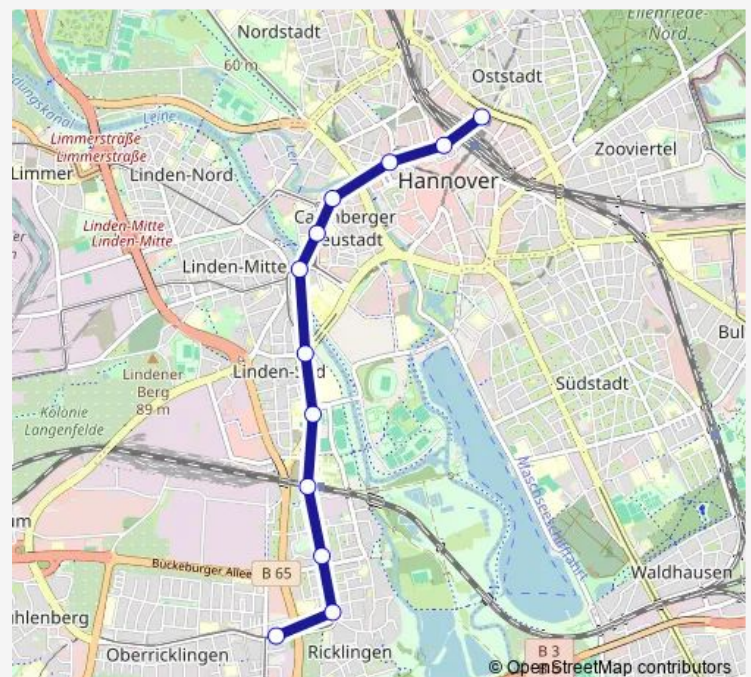

Saturday 19:11

Sunday —

Route info

Direction: Hannover Hauptbahnhof/Zob

Stops: 5

Trip Duration: 0 hour 7 min

Direction

Hannover Glocksee — Hannover Hauptbahnhof/Zob

5 stops

[Open route schedule](#)

Hannover Glocksee

Hannover Goetheplatz

Hannover Steintor

Hannover Hauptbahnhof/Rosenstraße

Hannover Hauptbahnhof/Zob

Route schedule

Route info

Direction: Hannover Glocksee

Stops: 5

Trip Duration: 0 hour 7 min

Direction

Hannover Wallensteinstraße — Hannover Glocksee

9 stops

[Open route schedule](#)

Thursday 06:11-20:30

Friday 06:11-20:30

Saturday 12:11-18:51

Sunday 12:49-17:49

Route info

Direction: Hannover Hauptbahnhof/Zob

Stops: 12

Trip Duration: 0 hour 17 min