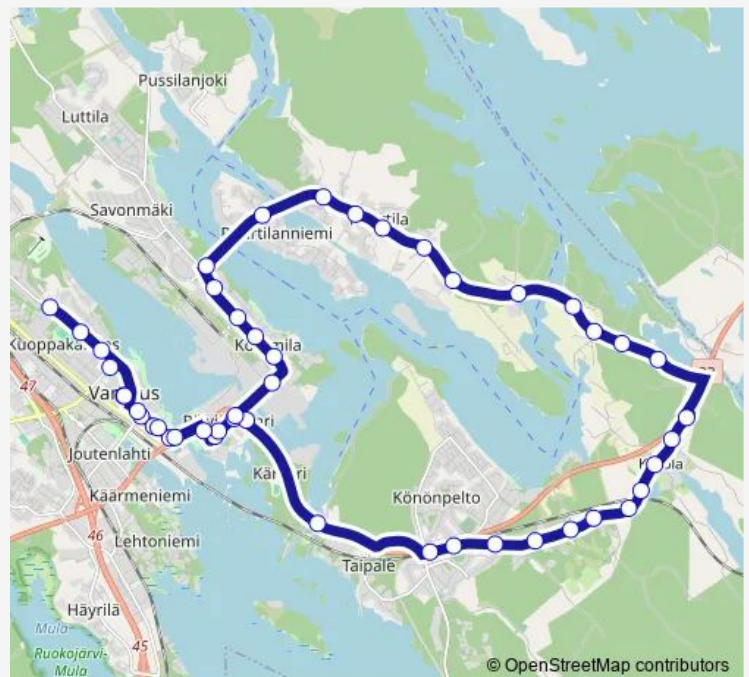

Thursday 16:10

Friday 16:10

Saturday —

Sunday —

Route info

Direction: Ammattiopisto 2 I

Stops: 47

Trip Duration: 0 hour 45 min