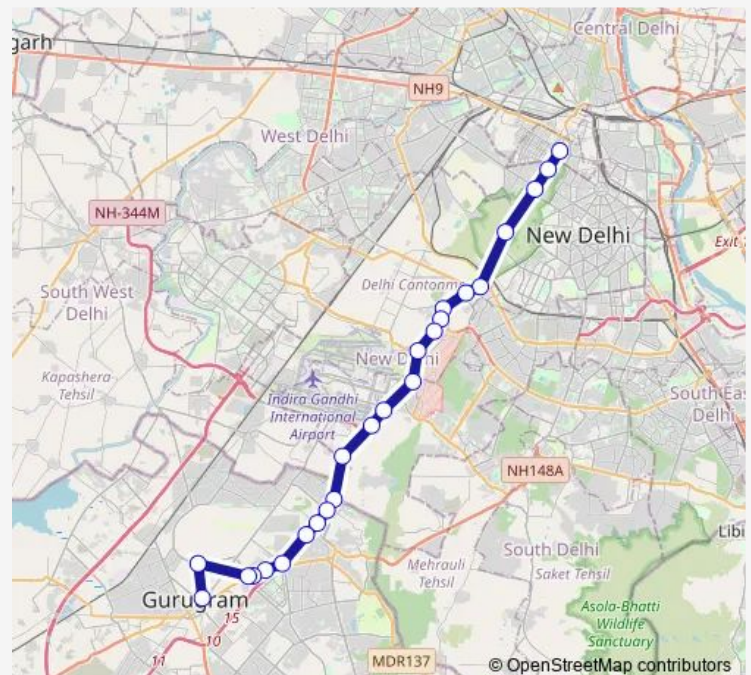

IFFCO Chowk

Sukhrali

MDI

Route schedule

Karol Bagh Terminal — Gurugram ISBT

Monday 00:10-23:40

Tuesday 00:10-23:40

Wednesday 00:10-23:40

Thursday 00:10-23:40

Friday 00:10-23:40

Saturday 00:10-23:40

Sunday 00:10-23:40

Route info

Direction: Karol Bagh Terminal

Stops: 24

Trip Duration: 1 hour 55 min

■ Karolbaghtogurgaonup

BusMaps

Gurugram Sec 14

Shri Mata Sheetla Devi Mandir

Gurugram ISBT

Bus time schedules and route maps are available in an offline PDF at busmaps.com. Use the busmaps.com website to see live bus times, train schedule or subway schedule, and step-by-step directions for all public transit in Gurugram