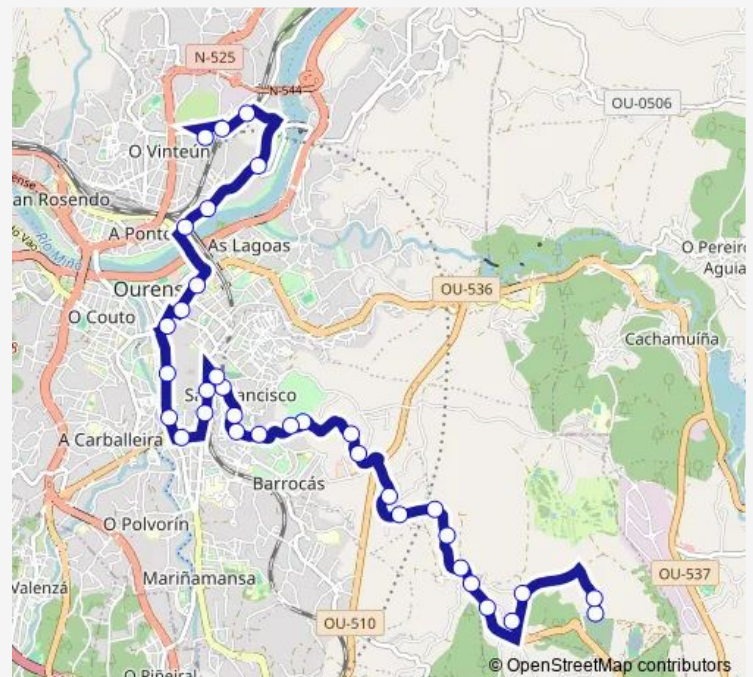

Bus 11a Oira - Cemiterio

[Go to website](#)

Direction

Cemiterio — VI- Instituto

34 stops

[Open route schedule](#)

Cemiterio

Tanatorio

Cruzamento Camiño Cemiterio

Picouto

Santa Mariña

RUA Santa Mariña-Centro Rural

RUA Santa Mariña-Cruzamento O Chao

Estrada Ourense Nº 97

Marmoles

Granxa

Regina

Estrada Granxa-Cuartel Garda Civil

Estrada Granxa-Cruzamento Repetidor

Estrada Granxa Nº 43

OS Faroles

Berrocas

RUA DA Granxa-Inmaculada

RUA DA Granxa Nº 63

RUA DA Granxa Nº 11

SAN Francisco-Cemiterio

Peña Trevinca Nº 6

Route schedule

Cemiterio — VI- Instituto

Monday 10:40-18:10

Tuesday 10:40-18:10

Wednesday 10:40-18:10

Thursday 10:40-18:10

Friday 10:40-18:10

Saturday 10:40-18:10

Sunday 11:55-18:10

Route info

Direction: Cemiterio

Stops: 34

Trip Duration: 0 hour 30 min

11a — Oira - Cemiterio