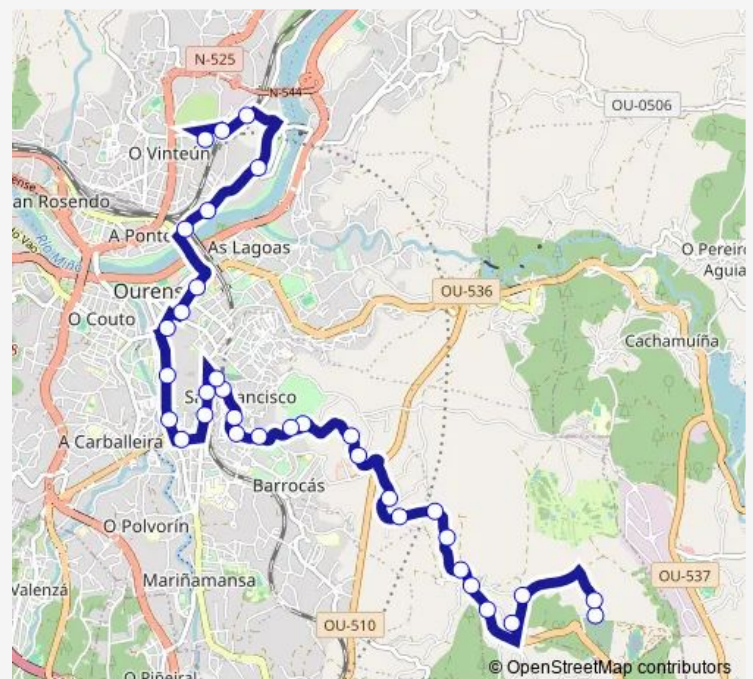

Saturday 10:40-18:10

Sunday 11:55-18:10

Route info

Direction: Cemiterio

Stops: 34

Trip Duration: 0 hour 30 min

11A — Oira - Cemiterio

Peña Trevinca-Est. DE SAN Francisco

RUA Coruña

Xardin Posio

Alameda

Juan Xxiii

Parque SAN Lazaro

Curros Enriquez

Viaducto

Peliquin

RUA SAN Silvestre-Piscinas Oira

A Casilla

Poligono DEL 21

VI- Instituto

Direction

VI- Instituto — Cemiterio

34 stops

[Open route schedule](#)

Saturday 10:00-17:30

Sunday 11:15-17:30

Route info

Direction: VI- Instituto

Stops: 34

Trip Duration: 0 hour 35 min

Marmoles

RUA Santa Mariña N° 1