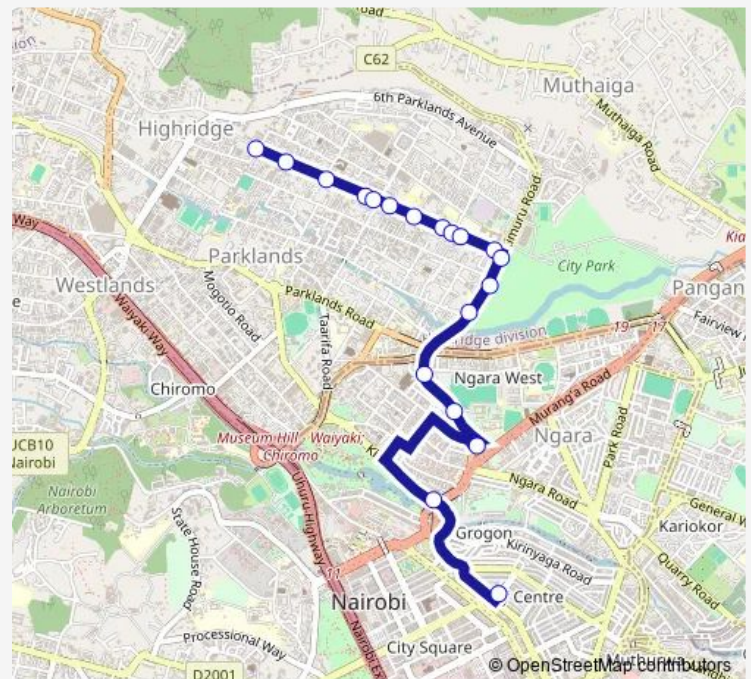

Saturday 06:00

Sunday 06:00

Route info

Direction: Highridge/Kwa Mosque/Mwisho

Stops: 19

Trip Duration: 0 hour 17 min

■ 11A — Odeon-Aga Khan-Highridge

Direction

Odeon — Kwa Mosque/Highridge Mwisho

17 stops

[Open route schedule](#)

Odeon

Fig Tree

Jamhuri High School

Stima Plaza

Stima Plaza Stage