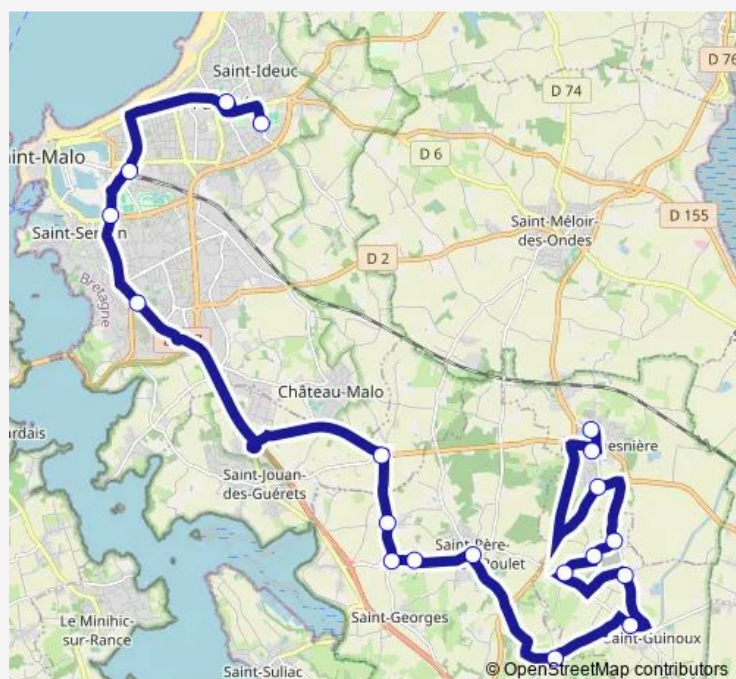

### Direction

Henri Lemarié — Chaumières

19 stops

[Open route schedule](#)

Henri Lemarié

Choisy

Gares - Quai D

Maupertuis-Hôpital

Les Fontaines

Les Landes

Trélat

La Garde

Bonaban

Centre

Chaumières

### Route schedule

Henri Lemarié — Chaumières

Monday —

Tuesday —

Wednesday 12:08

Thursday —

Friday —

Saturday —

### Route info

Direction: Henri Lemarié

Stops: 19

Trip Duration: 0 hour 56 min

11a — Ligne 11 scolaire

11a Bus time schedules and route maps are available in an offline PDF at [busmaps.com](https://busmaps.com). Use the [busmaps.com](https://busmaps.com) website to see live bus times, train schedule or subway schedule, and step-by-step directions for all public transit in Saint-Malo