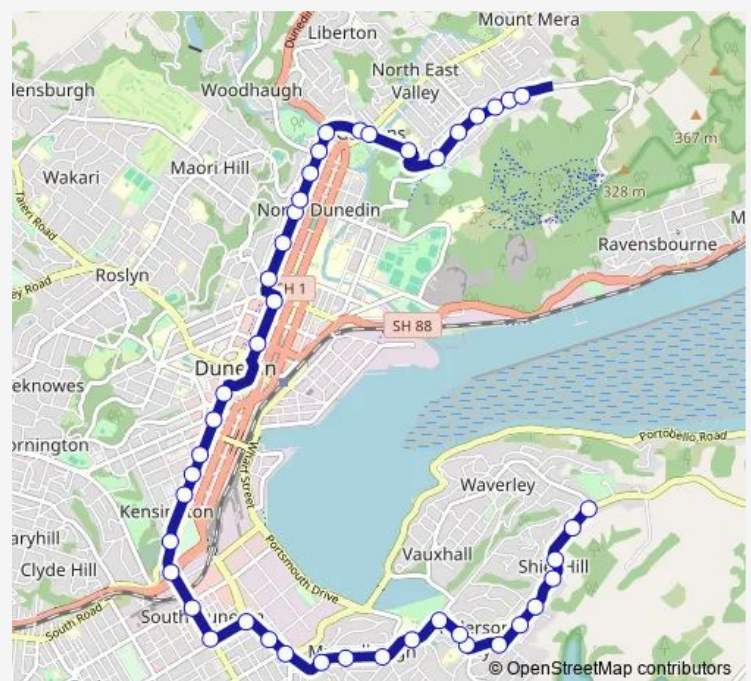

Highcliff Rd, 196

Highcliff Rd, 160

Highcliff Rd, 114

Highcliff Rd, 80

Highcliff Rd, 38

Silverton Rd, 72

Silverton Rd, 50

Musselburgh Rise, cnr Silverton Street

Musselburgh Rise, 192

Musselburgh Rise, 140

Musselburgh Rise, 84

Musselburgh Rise, 42

Andersons Bay Rd, 559

Andersons Bay Rd, 521

Macandrew Rd, 1

King Edward St, 275

King Edward St, 135

King Edward St, 19

Princes St, opposite Jean Mclean Pavilion

Route schedule

Shiel Hill Terminus — Signal Hill Rd, 160

Monday	10:30
Tuesday	10:30
Wednesday	10:30
Thursday	10:30
Friday	10:30
Saturday	—
Sunday	—

Route info

Direction: Shiel Hill Terminus

Stops: 44

Trip Duration: 0 hour 40 min

11a — Shiel Hill - Opoho via Macandrew Rd and King Edward St

Princes St, Go Bus Depot

Princes St, cnr Manor Pl

Princes St, 462