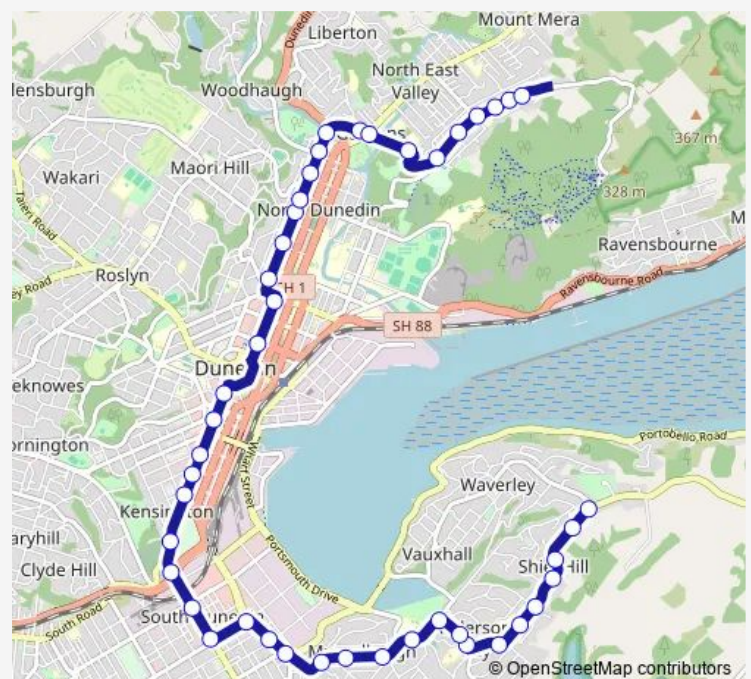

Musselburgh Rise, 192

Musselburgh Rise, 140

Musselburgh Rise, 84

Musselburgh Rise, 42

Andersons Bay Rd, 559

Andersons Bay Rd, 521

Macandrew Rd, 1

King Edward St, 275

King Edward St, 135

King Edward St, 19

Princes St, opposite Jean Mclean Pavilion

Route schedule

Shiel Hill Terminus — Signal Hill Rd, 160

Monday 10:30

Tuesday 10:30

Wednesday 10:30

Thursday 10:30

Friday 10:30

Saturday —

Sunday —

Route info

Direction: Shiel Hill Terminus

Stops: 44

Trip Duration: 0 hour 40 min

11A — Shiel Hill - Opoho via Macandrew Rd and King Edward St

Princes St, Go Bus Depot

Princes St, cnr Manor Pl

Princes St, 462

Princes St, 268

Princes St, 138

Bus Hub Stop E

Hospital North