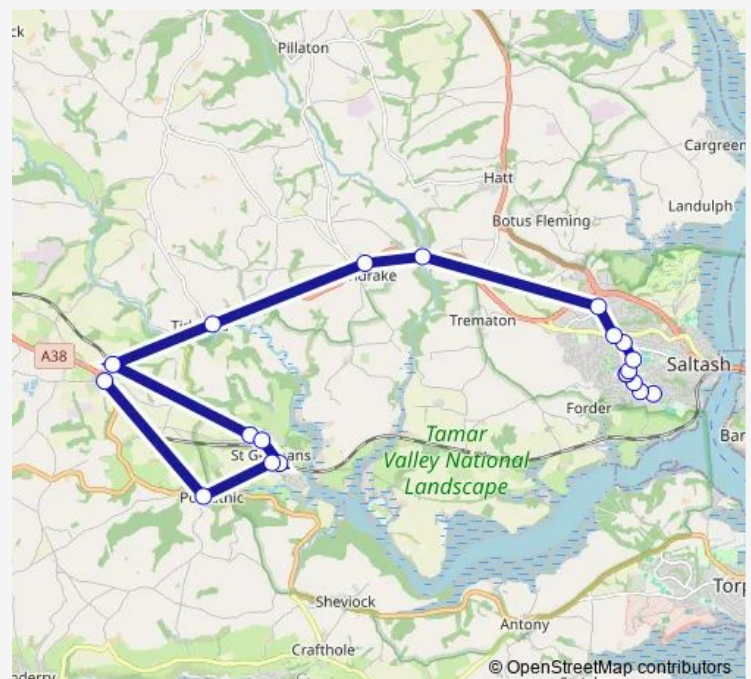

Junction

Foot Bridge

Quay Road

Polmarkyn Farm

Mill Lane

Elliot Hall

Junction Lower Fairfield Road

Rail Station

Friday 15:10

Saturday —

Sunday —

Route info

Direction: Broad Walk

Stops: 20

Trip Duration: 0 hour 32 min

11A — Saltash - Trerulefoot

Direction

Car Park — Broad Walk

18 stops

[Open route schedule](#)

Car Park

Rail Station

Eliot Hall

Mill Lane

Monday 07:44

Tuesday 07:44

Wednesday 07:44

Thursday 07:44

Friday 07:44

Saturday —

Sunday —

Route info