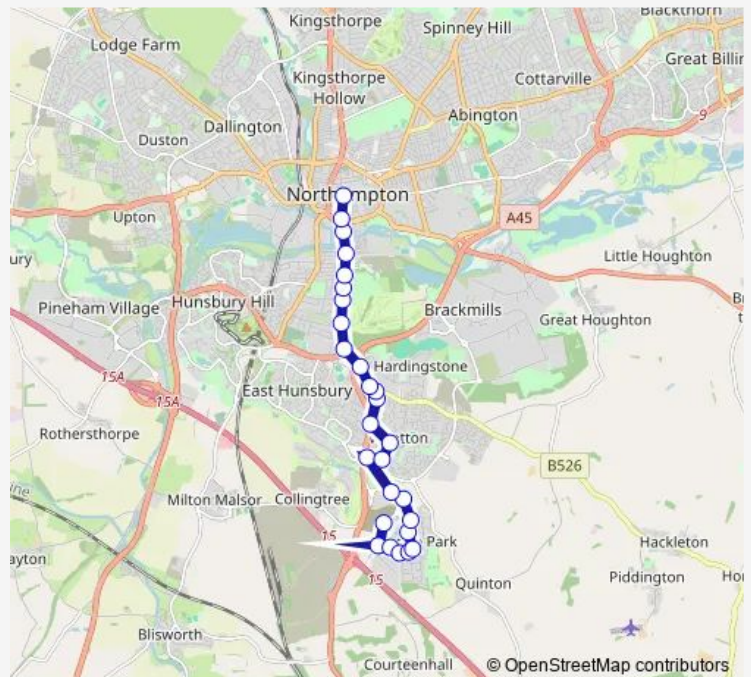

Waitrose

Battalion Drive

High Street

Church Hill

28 Berry Lane

Langford Drive

Saxon Avenue Roundabout

Georges Drive

Route schedule

Northampton Bus Interchange — Georges Drive

Monday 09:06-21:51

Tuesday 09:06-21:51

Wednesday 09:06-21:51

Thursday 09:06-21:51

Friday 09:06-21:51

Saturday 09:06-21:51

Sunday 21:51

Route info

Direction: Northampton Bus Interchange

Stops: 18

Trip Duration: 0 hour 19 min

11A — Grange Park - Northampton

## Route info

Direction: Georges Drive

Stops: 21

Trip Duration: 0 hour 26 min