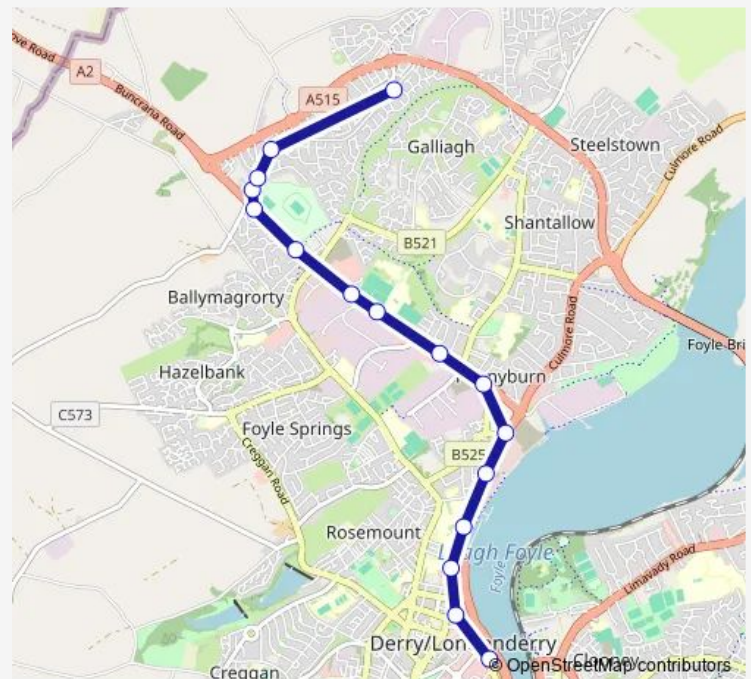

Route info

Direction: Clon Elagh

Stops: 17

Trip Duration: 0 hour 18 min

11a — Woodbrook - City Centre

Direction

Derry Londonderry Bus Station — Clon Elagh

16 stops

Saturday 11:10-22:00

Sunday —

Route info

Direction: Derry Londonderry Bus Station

Stops: 16

Trip Duration: 0 hour 23 min

11a Bus time schedules and route maps are available in an offline PDF at busmaps.com. Use the busmaps.com website to see live bus times, train schedule or subway schedule, and step-by-step directions for all public transit in Derry