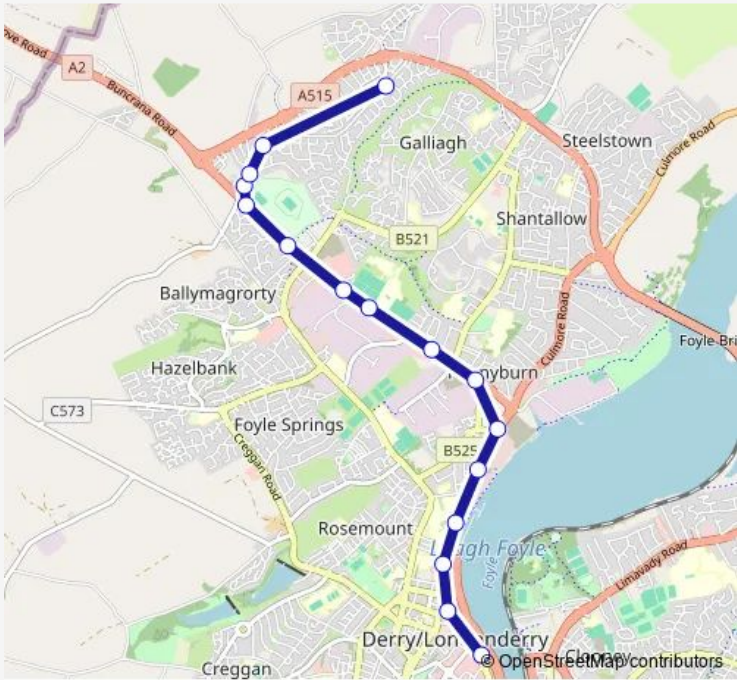

Bus 11a Woodbrook - City Centre

[Go to website](#)

Direction
 Clon Elagh — Derry Londonderry Bus Station
 17 stops
[Open route schedule](#)

- Clon Elagh
- Woodbrook Entrance
- Woodbrook West
- Temple Court
- Templegrove
- Templemore Road
- College Glen
- The Hawthorns
- St Columbs College
- Shandon Park
- Pennyburn Chapel
- Fort George
- Sainsburys
- Rock Mills
- NW Regional College
- Quayside Shopping Centre
- Derry Londonderry Bus Station

Route schedule
 Clon Elagh — Derry Londonderry Bus Station

Monday	08:20-17:35
Tuesday	08:20-17:35
Wednesday	08:20-17:35
Thursday	08:20-17:35
Friday	08:20-17:35
Saturday	07:55-17:35
Sunday	—

Route info
 Direction: Clon Elagh
 Stops: 17
 Trip Duration: 0 hour 18 min

11a — Woodbrook - City Centre **BusMaps**

Direction

Derry Londonderry Bus Station — Clon Elagh

16 stops

[Open route schedule](#)

Derry Londonderry Bus Station

Quayside Shopping Centre

NW Regional College

Whitehouse Park

Temple Court

Pinetrees

Woodbrook Entrance

Clon Elagh

Route schedule

Derry Londonderry Bus Station — Clon Elagh

Monday 07:25-22:00