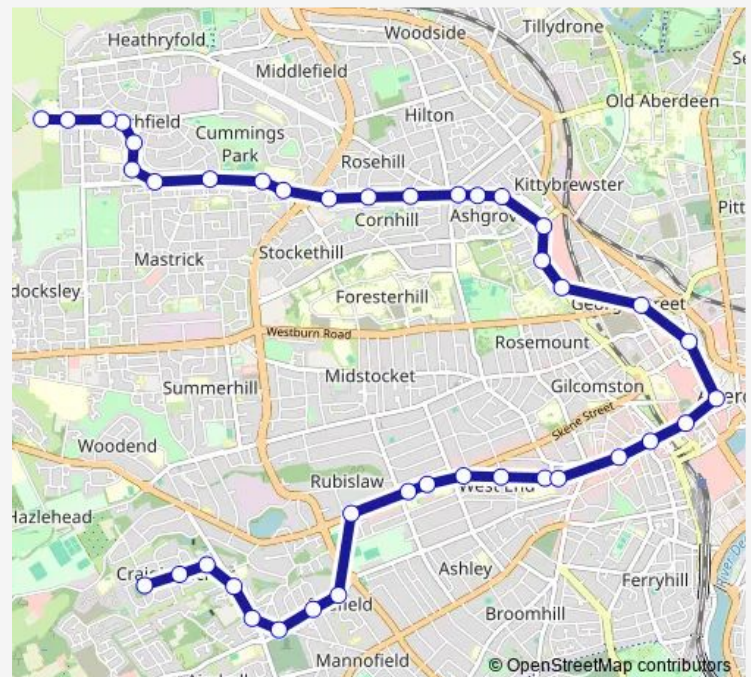

Thursday 05:55-18:45

Friday 05:55-18:45

Saturday 06:38-18:45

Sunday 08:23-18:45

Route info

Direction: Howes Road

Stops: 47

Trip Duration: 0 hour 46 min